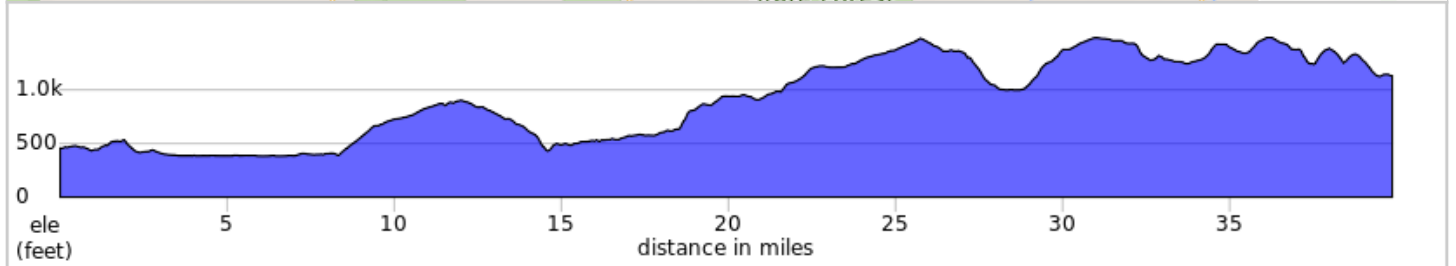

2024 BonTon Roulet Route

Day 6 Long - Keuka to Treman SP - 66 miles

65.8 miles, 3,868 ft climbing
2024 BonTon Roulet

A.	START - Keuka College (Penn Yan)	D.	VIEWPOINT - Sheqauga Falls (Montour Falls)
B.	REST STOP (and wine pickup) - Glenora Winery	E.	REST STOP - Odessa FD
C.	SCENIC VIEWPOINT - Watkins Glen SP - worth a stop and short walk to the falls	F.	FINISH - Treman SP (Ithaca)

2024 BonTon Roulet Route

Day 6 Regular - Keuka to Treman SP - 56 miles

56.4 miles, 3,254 ft climbing
2024 BonTon Roulet

A.	START - Keuka College (Penn Yan)	D.	VIEWPOINT - Sheqauga Falls (Montour Falls)
B.	REST STOP (and wine pickup) - Glenora Winery	E.	REST STOP - Odessa FD
C.	SCENIC VIEWPOINT - Watkins Glen SP - worth a stop and short walk to the falls	F.	FINISH - Treman SP (Ithaca)

2024 BonTon Roulet Route

Day 7 All - Treman SP to Cortland - 40 miles

39.8 miles, 2,929 ft climbing
2024 BonTon Roulet

- A. START - Treman SP (Ithaca)
- B. REST STOP - Groton Memorial Park
- C. FINISH - Cortland Fairgrounds