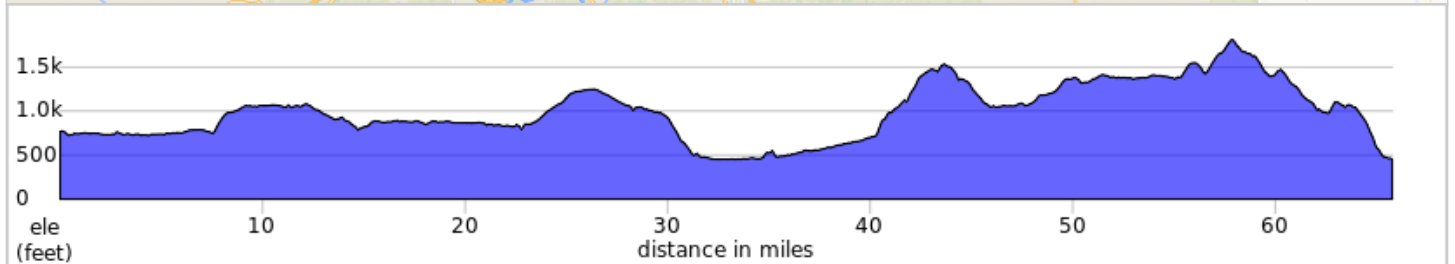

2024 BonTon Roulet Route

Day 5 Regular - Keuka Loop - 40 miles

39.8 miles, 2,151 ft climbing
2024 BonTon Roulet

- A. START & FINISH - Keuka College (Penn Yan)
- B. REST STOP - The Olney Place
- C. REST STOP (Minor) - Red Jacket Park (Penn Yan)

2024 BonTon Roulet Route

Day 6 Long - Keuka to Treman SP - 66 miles

65.8 miles, 3,868 ft climbing
2024 BonTon Roulet

A.	START - Keuka College (Penn Yan)	D.	VIEWPOINT - Sheqauga Falls (Montour Falls)
B.	REST STOP (and wine pickup) - Glenora Winery	E.	REST STOP - Odessa FD
C.	SCENIC VIEWPOINT - Watkins Glen SP - worth a stop and short walk to the falls	F.	FINISH - Treman SP (Ithaca)