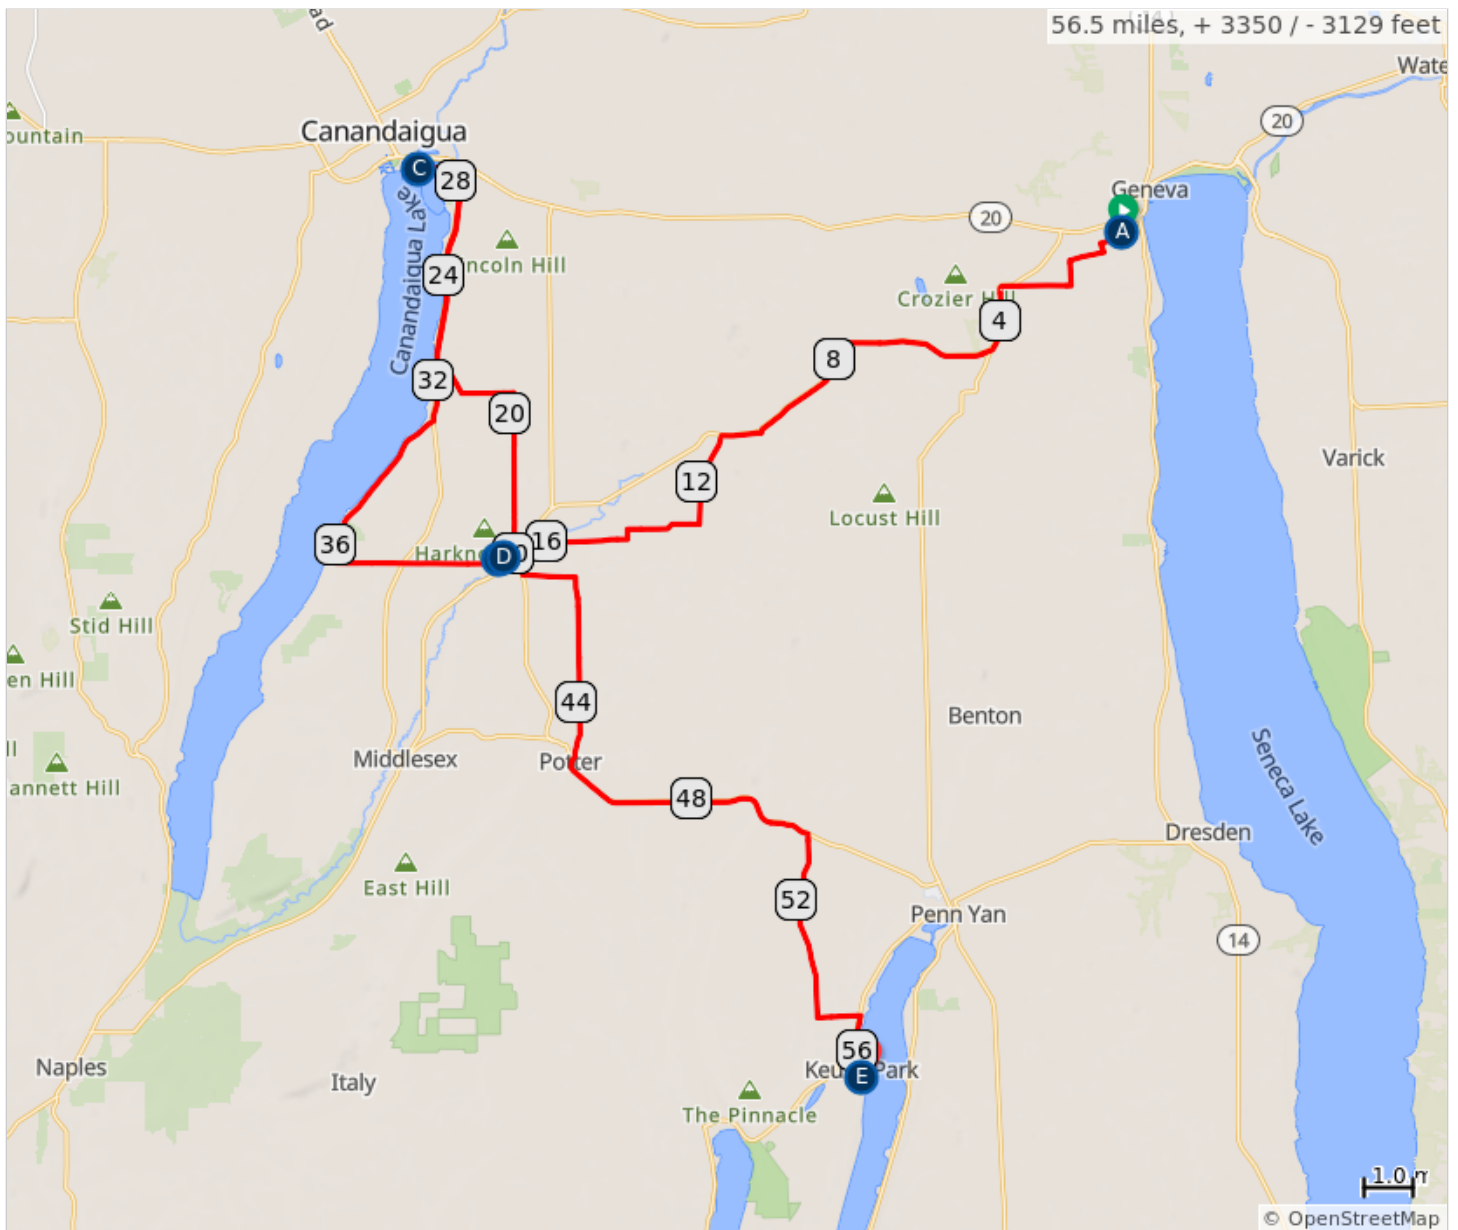

2024 BonTon Roulet Route

Day 3 Long - Geneva Sodus Century - 102 miles

101.6 miles, 4,364 ft climbing
2024 BonTon Roulet

- | | | | |
|----|--|----|-----------------------------------|
| A. | START & FINISH - Hobart College (Geneva) | D. | REST STOP - Chimney Bluffs SP |
| B. | REST STOP - Abbey Park #1 (Lyons) | E. | REST STOP - Abbey Park #2 (Lyons) |
| C. | REST STOP - Sodus Point Beach Park | | |

2024 BonTon Roulet Route

Day 3 Regular - Geneva Lyons Loop - 37 miles

37.0 miles, 1,527 ft climbing
2024 BonTon Roulet

- A. START & FINISH - Hobart College (Geneva)
- B. REST STOP - Abbey Park (Lyons)

2024 BonTon Roulet Route

Day 4 Long - Geneva to Keuka - 57 miles

56.5 miles, 3,349 ft climbing
2024 BonTon Roulet

A.	START - Hobart College (Geneva)	D.	REST STOP - Rushville Hose Co #2
B.	REST STOP - Rushville Hose Co #1	E.	FINISH - Keuka College (Penn Yan)
C.	SCENIC SPOT - Kershaw Park (Canandaigua)		

2024 BonTon Roulet Route

Day 4 Regular - Geneva to Keuka - 34 miles

33.7 miles, 2,220 ft climbing
2024 BonTon Roulet

- A. START - Hobart College (Geneva)
- B. REST STOP - Rushville Hose Co
- C. FINISH - Keuka College (Penn Yan)