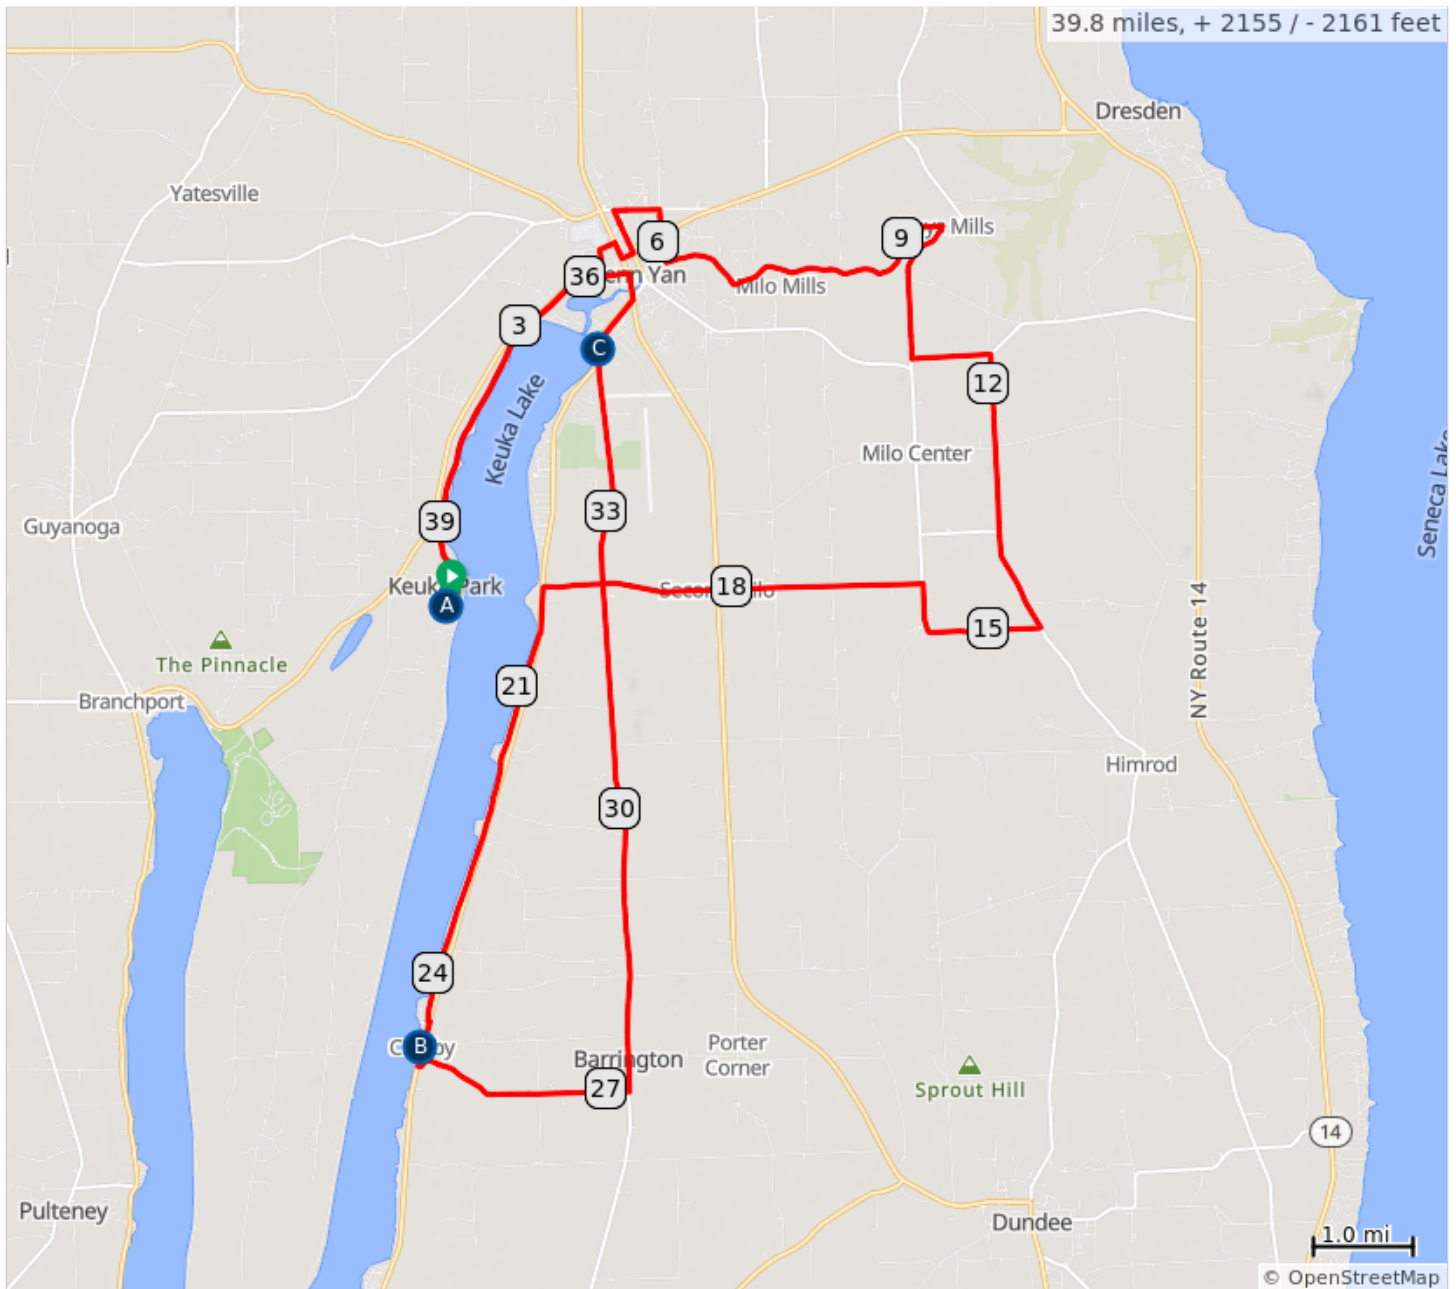

Day 4 Long - Geneva to Keuka - 57 miles

56.5 miles, 3,349 ft climbing
2024 BonTon Roulet

A.	START - Hobart College (Geneva)	D.	REST STOP - Rushville Hose Co #2
B.	REST STOP - Rushville Hose Co #1	E.	FINISH - Keuka College (Penn Yan)
C.	SCENIC SPOT - Kershaw Park (Canandaigua)		

2024 BonTon Roulet Route

Day 4 Regular - Geneva to Keuka - 34 miles

33.7 miles, 2,220 ft climbing
2024 BonTon Roulet

- A. START - Hobart College (Geneva)
- B. REST STOP - Rushville Hose Co
- C. FINISH - Keuka College (Penn Yan)

2024 BonTon Roulet Route

Day 5 Long - Keuka Loop - 56 miles

55.7 miles, 2,751 ft climbing
2024 BonTon Roulet

- A. START & FINISH - Keuka College (Penn Yan)
- B. REST STOP - The Olney Place
- C. REST STOP (Minor) - Red Jacket Park (Penn Yan)

2024 BonTon Roulet Route

Day 6 Long - Keuka to Treman SP - 66 miles

65.8 miles, 3,868 ft climbing
2024 BonTon Roulet

A.	START - Keuka College (Penn Yan)	D.	VIEWPOINT - Sheqauga Falls (Montour Falls)
B.	REST STOP (and wine pickup) - Glenora Winery	E.	REST STOP - Odessa FD
C.	SCENIC VIEWPOINT - Watkins Glen SP - worth a stop and short walk to the falls	F.	FINISH - Treman SP (Ithaca)