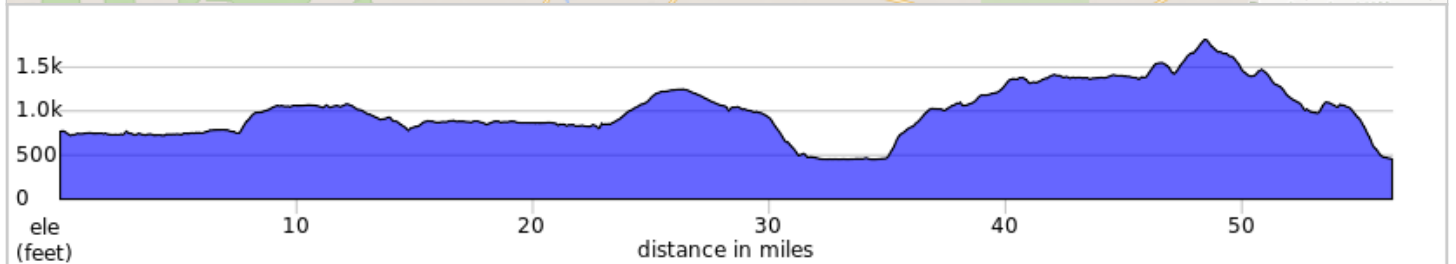

2024 BonTon Roulet Route

Day 6 Long - Keuka to Treman SP - 66 miles

65.8 miles, 3,868 ft climbing
2024 BonTon Roulet

A.	START - Keuka College (Penn Yan)	D.	VIEWPOINT - Sheqauga Falls (Montour Falls)
B.	REST STOP (and wine pickup) - Glenora Winery	E.	REST STOP - Odessa FD
C.	SCENIC VIEWPOINT - Watkins Glen SP - worth a stop and short walk to the falls	F.	FINISH - Treman SP (Ithaca)

2024 BonTon Roulet Route

Day 6 Regular - Keuka to Treman SP - 56 miles

56.4 miles, 3,254 ft climbing
2024 BonTon Roulet

A.	START - Keuka College (Penn Yan)	D.	VIEWPOINT - Sheqauga Falls (Montour Falls)
B.	REST STOP (and wine pickup) - Glenora Winery	E.	REST STOP - Odessa FD
C.	SCENIC VIEWPOINT - Watkins Glen SP - worth a stop and short walk to the falls	F.	FINISH - Treman SP (Ithaca)