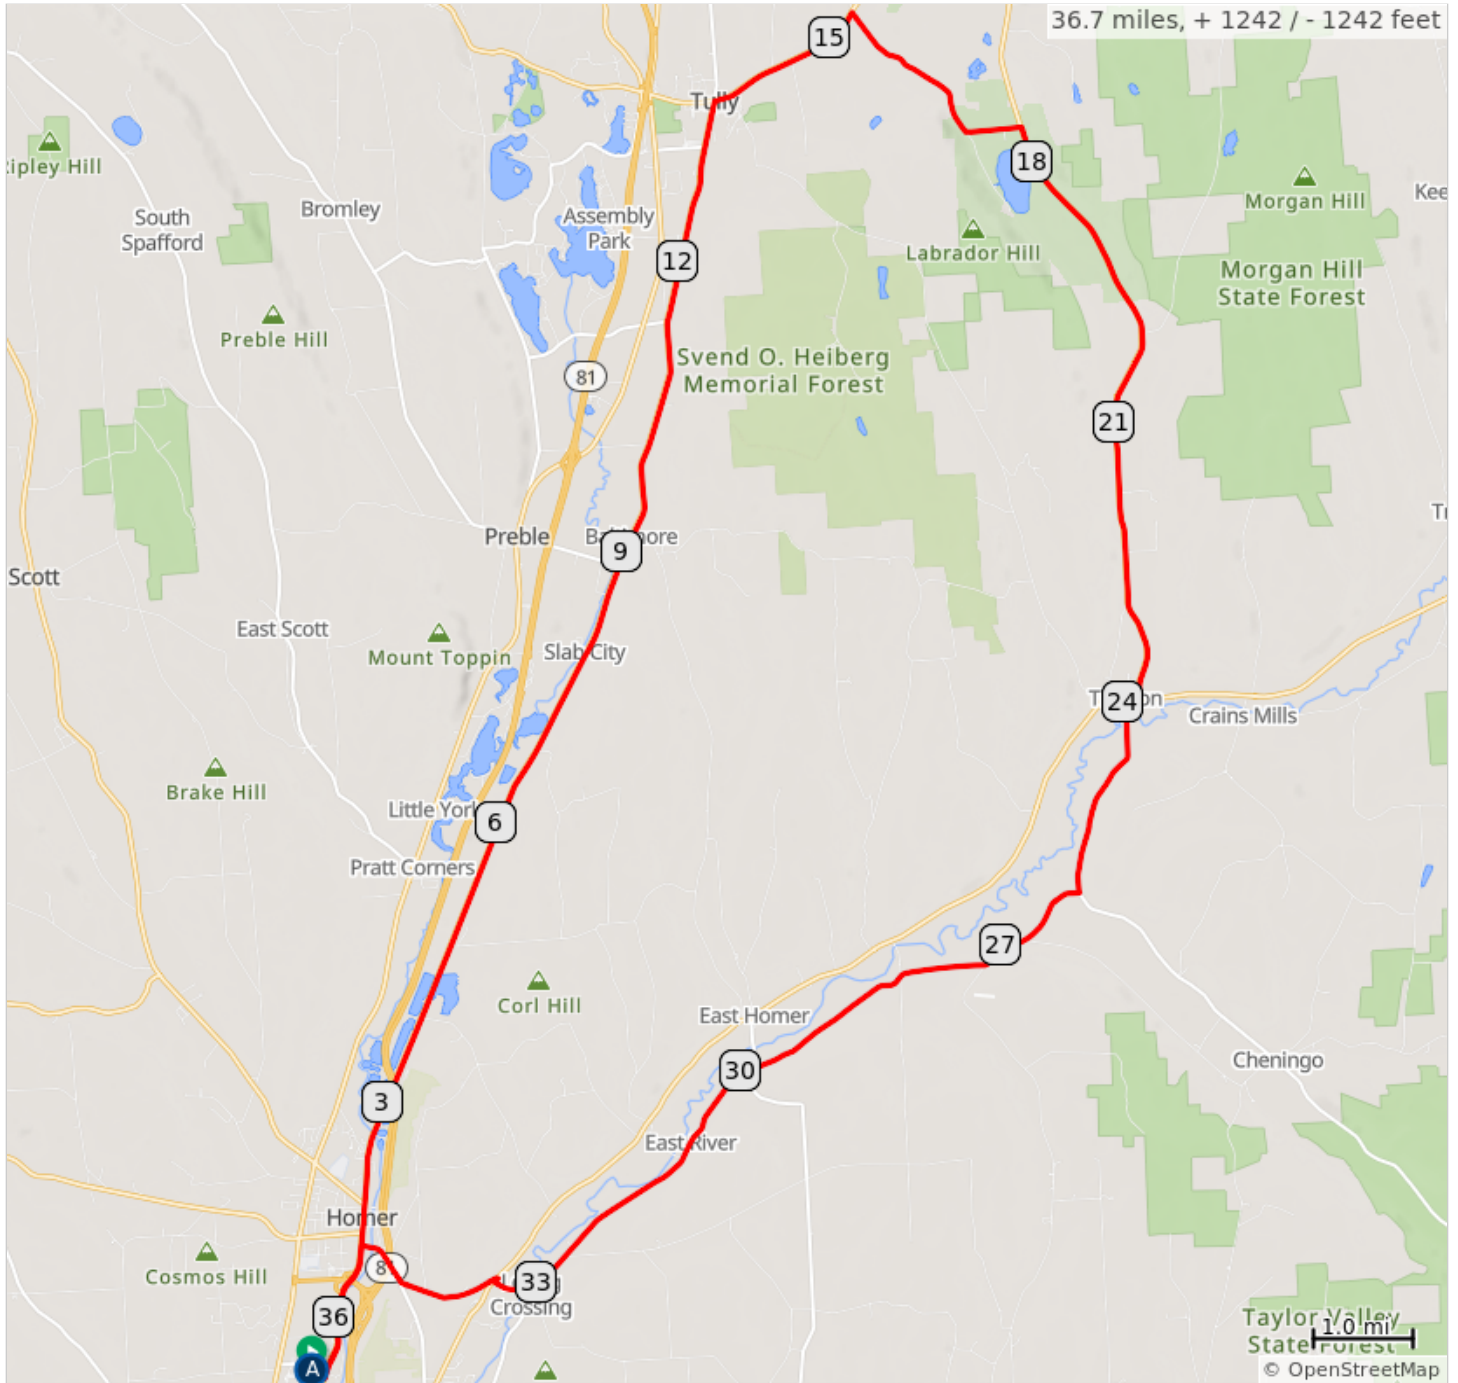

Day 0 Long Warmup - Cortland loop - 37 miles

36.7 miles, 1,243 ft climbing
2024 BonTon Roulet

A. START & FINISH - Cortland Fairgrounds