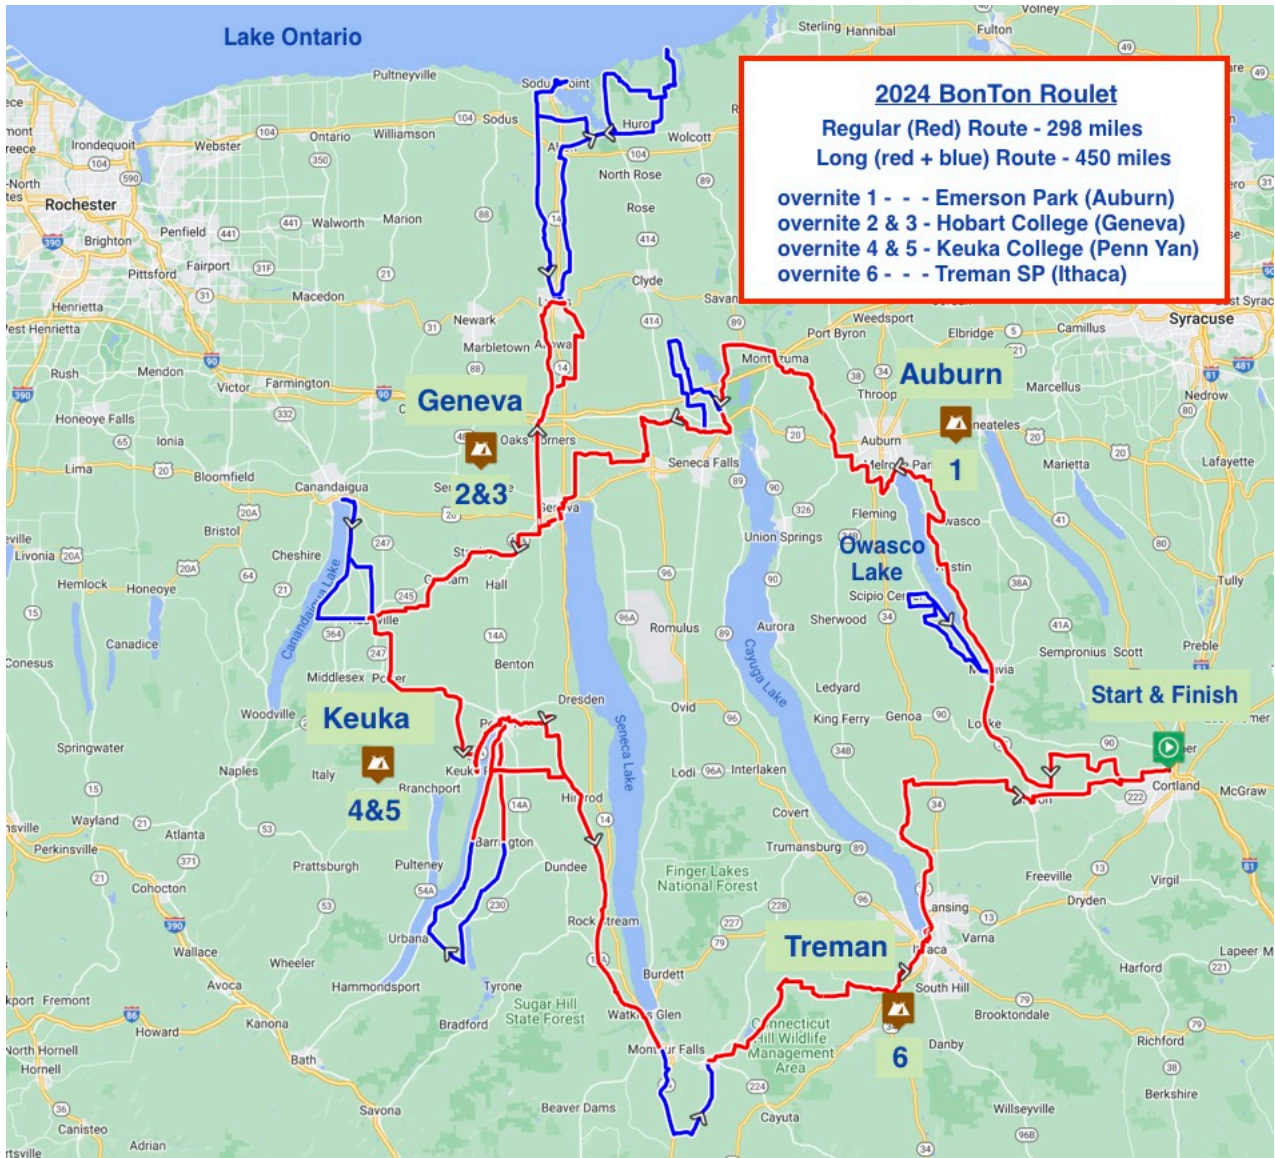

2024 Bon Ton Roulet		REGULAR ROUTE		LONG ROUTE	
Day	Bicycle Routes	DISTANCE (miles)	CLIMBING (feet)	DISTANCE (miles)	CLIMBING (feet)
1	Cortland to Auburn	42.8	2,333	64.2	3,433
2	Auburn to Hobart College	48.1	1,411	66.5	2,050
3	Geneva to Lyons with Century option	37.0	1,527	101.6	4,364
4	Hobart College to Keuka College	33.7	2,220	56.5	3,350
5	Keuka Loop	39.8	2,151	55.7	2,751
6	Keuka to Treman SP	56.4	3,254	65.8	3,868
7	Treman SP to Cortland	39.8	2,929	39.8	2,929
TOTAL:		298	15,825	450	22,745