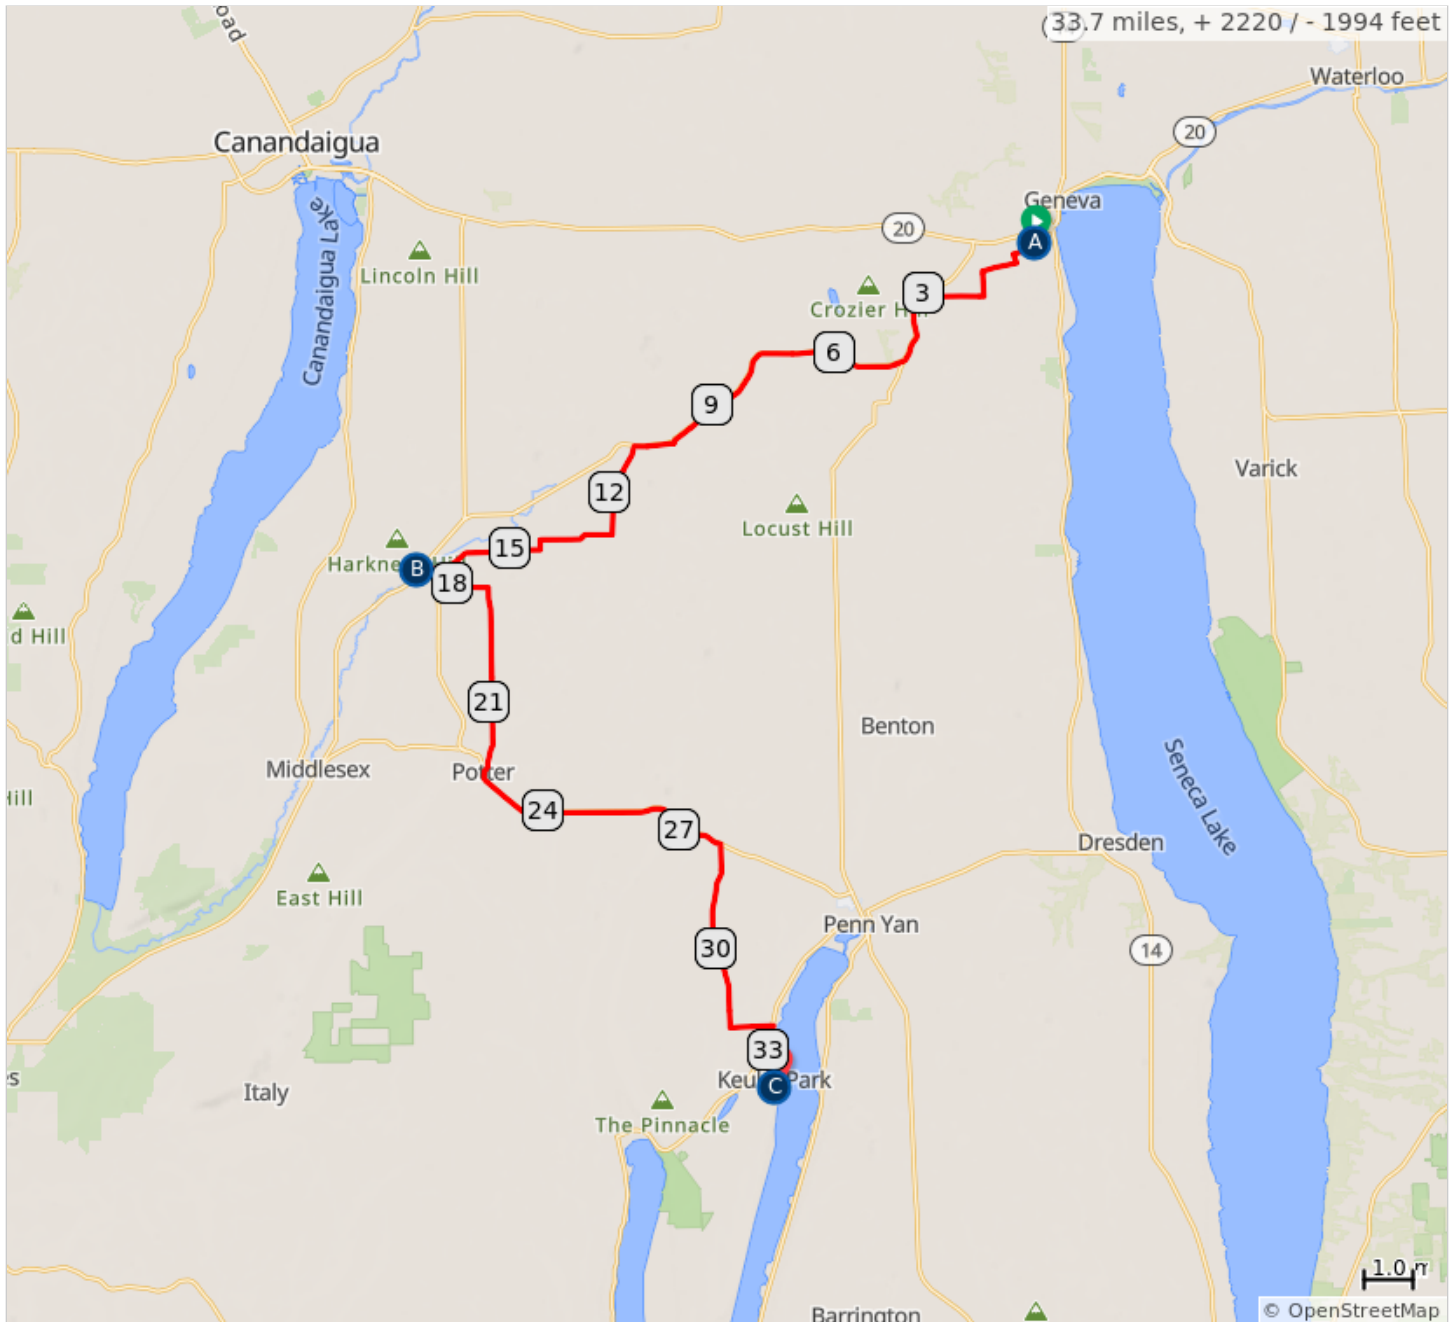

2024 BonTon Roulet Route

Day 3 Regular - Geneva Lyons Loop - 37 miles

37.0 miles, 1,527 ft climbing
2024 BonTon Roulet

- A. START & FINISH - Hobart College (Geneva)
- B. REST STOP - Abbey Park (Lyons)

2024 BonTon Roulet Route

Day 4 Long - Geneva to Keuka - 57 miles

56.5 miles, 3,349 ft climbing
2024 BonTon Roulet

A.	START - Hobart College (Geneva)	D.	REST STOP - Rushville Hose Co #2
B.	REST STOP - Rushville Hose Co #1	E.	FINISH - Keuka College (Penn Yan)
C.	SCENIC SPOT - Kershaw Park (Canandaigua)		

2024 BonTon Roulet Route

Day 4 Regular - Geneva to Keuka - 34 miles

33.7 miles, 2,220 ft climbing
2024 BonTon Roulet

- A. START - Hobart College (Geneva)
- B. REST STOP - Rushville Hose Co
- C. FINISH - Keuka College (Penn Yan)

2024 BonTon Roulet Route

Day 6 Long - Keuka to Treman SP - 66 miles

65.8 miles, 3,868 ft climbing
2024 BonTon Roulet

A.	START - Keuka College (Penn Yan)	D.	VIEWPOINT - Sheqauga Falls (Montour Falls)
B.	REST STOP (and wine pickup) - Glenora Winery	E.	REST STOP - Odessa FD
C.	SCENIC VIEWPOINT - Watkins Glen SP - worth a stop and short walk to the falls	F.	FINISH - Treman SP (Ithaca)