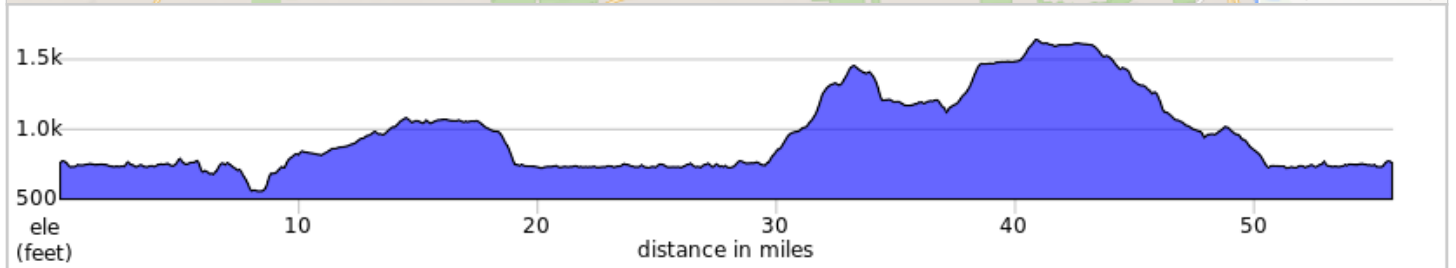

Day 5 Long - Keuka Loop - 56 miles

55.7 miles, 2,751 ft climbing
2024 BonTon Roulet

- A. START & FINISH - Keuka College (Penn Yan)
- B. REST STOP - The Olney Place
- C. REST STOP (Minor) - Red Jacket Park (Penn Yan)

2024 BonTon Roulet Route