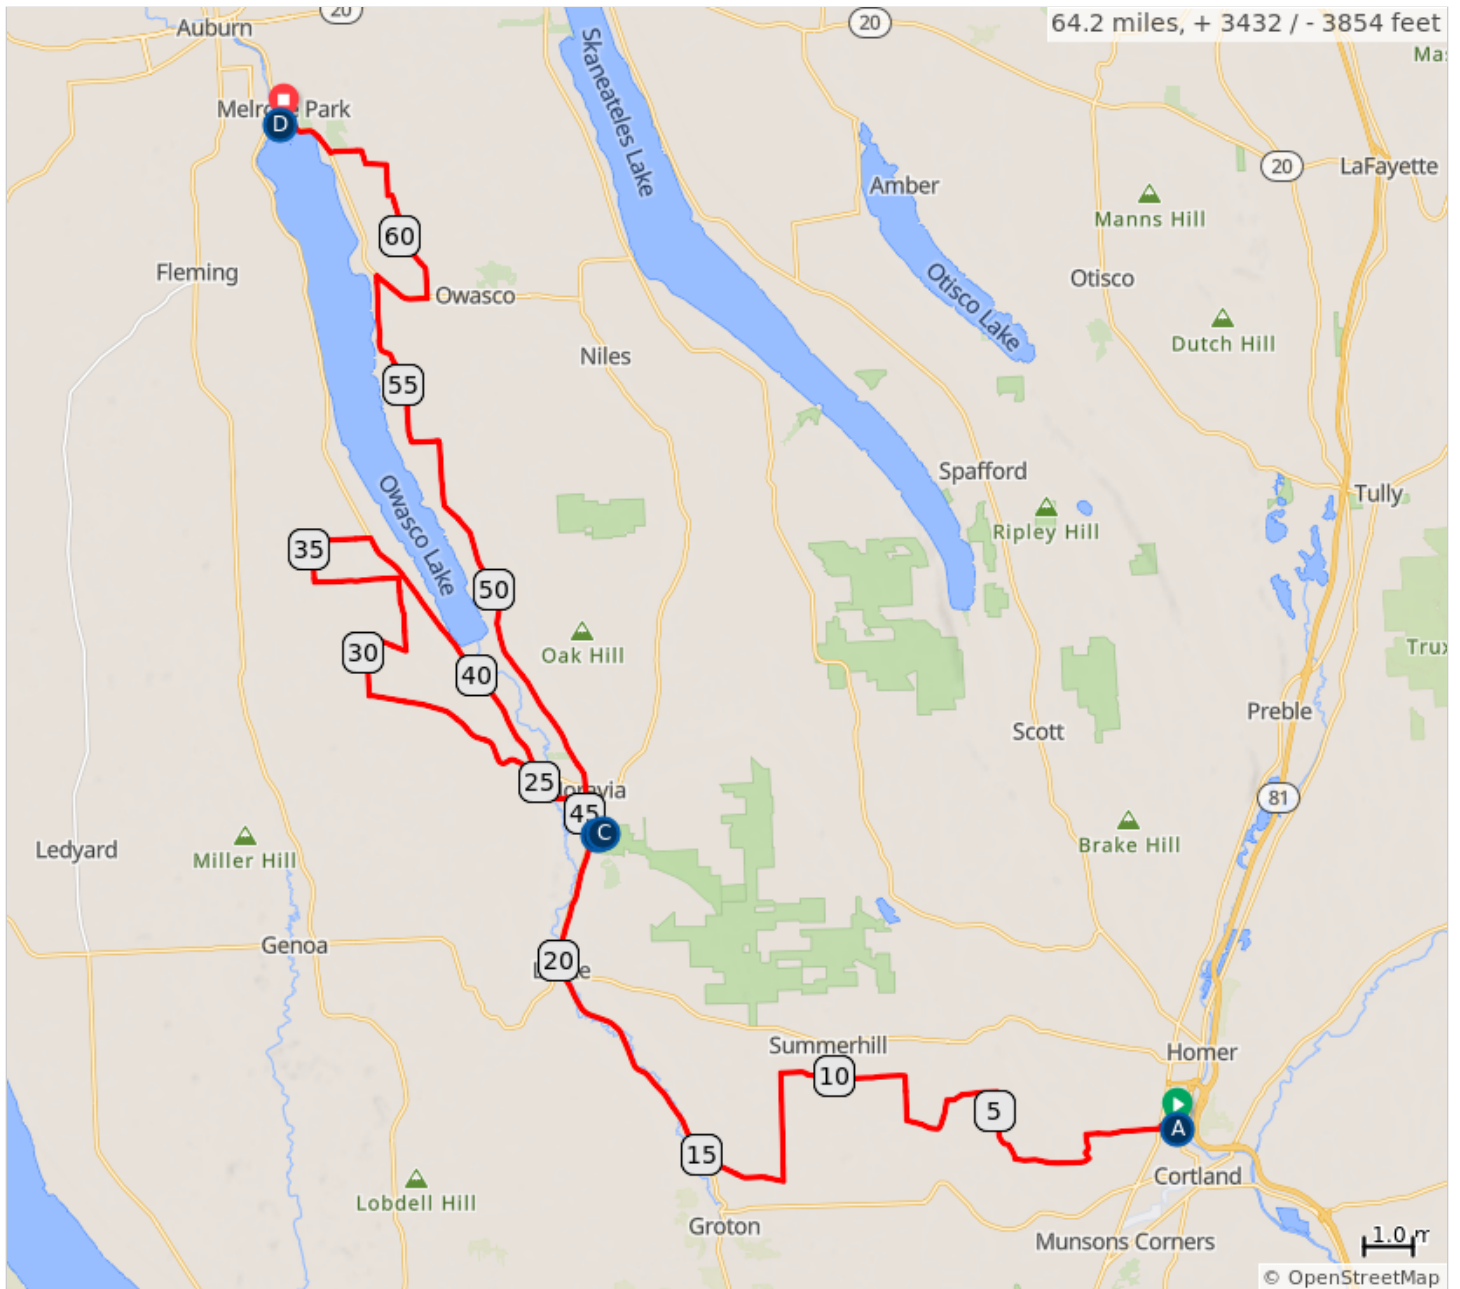

A. START & FINISH - Cortland Fairgrounds

2024 BonTon Roulet Route

Day 1 Long - Cortland to Auburn - 64 miles

64.2 miles, 3,433 ft climbing
2024 BonTon Roulet

A.	START - Cortland Fairgrounds	C.	REST STOP - Fillmore Glen SP #2 (Moravia)
B.	REST STOP - Fillmore Glen SP #1 (Moravia)	D.	FINISH - Emerson Park

2024 BonTon Roulet Route

Day 1 Regular - Cortland to Auburn - 43 miles

42.8 miles, 2,333 ft climbing
2024 BonTon Roulet

- A. START - Cortland Fairgrounds
- B. REST STOP - Fillmore Glen SP (Moravia)
- C. FINISH - Emerson Park

2024 BonTon Roulet Route

Day 2 Long Auburn to Geneva - 67 miles

66.5 miles, 2,050 ft climbing
2024 BonTon Roulet

- | | | | |
|----|---------------------------------|----|----------------------------------|
| A. | START - Emerson Park (Auburn) | D. | Finger Lakes Welcome Center |
| B. | REST STOP - Montezuma Winery #1 | E. | FINISH - Hobart College (Geneva) |
| C. | REST STOP - Montezuma Winery #2 | | |

2024 BonTon Roulet Route

Day 4 Regular - Geneva to Keuka - 34 miles

33.7 miles, 2,220 ft climbing
2024 BonTon Roulet

- A. START - Hobart College (Geneva)
- B. REST STOP - Rushville Hose Co
- C. FINISH - Keuka College (Penn Yan)