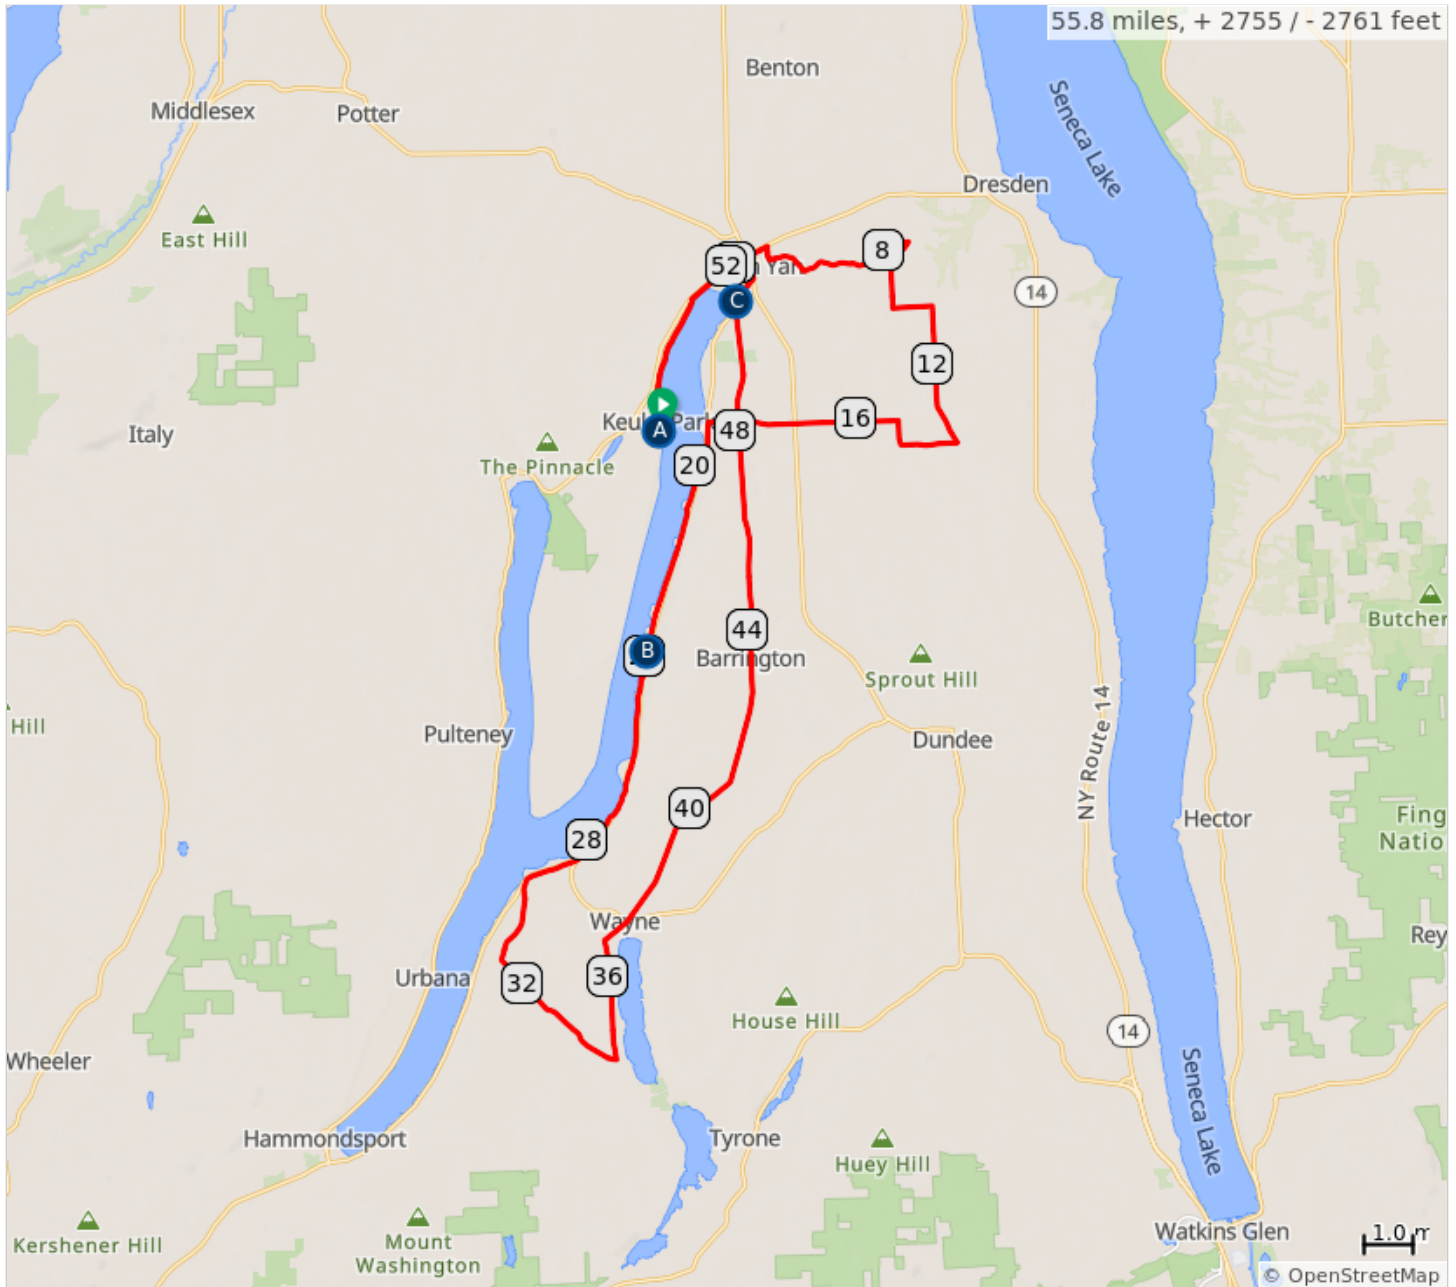

Day 5 Long - Keuka Loop - 56 miles

55.7 miles, 2,751 ft climbing
2024 BonTon Roulet

- A. START & FINISH - Keuka College (Penn Yan)
- B. REST STOP - The Olney Place
- C. REST STOP (Minor) - Red Jacket Park (Penn Yan)

2024 BonTon Roulet Route