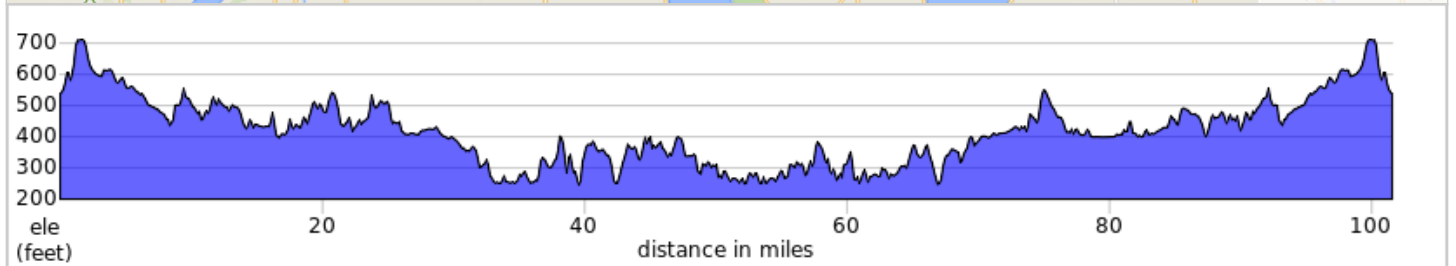

2024 BonTon Roulet Route

Day 1 Regular - Cortland to Auburn - 43 miles

42.8 miles, 2,333 ft climbing
2024 BonTon Roulet

- A. START - Cortland Fairgrounds
- B. REST STOP - Fillmore Glen SP (Moravia)
- C. FINISH - Emerson Park

2024 BonTon Roulet Route

Day 2 Long Auburn to Geneva - 67 miles

66.5 miles, 2,050 ft climbing
2024 BonTon Roulet

- | | | | |
|----|---------------------------------|----|----------------------------------|
| A. | START - Emerson Park (Auburn) | D. | Finger Lakes Welcome Center |
| B. | REST STOP - Montezuma Winery #1 | E. | FINISH - Hobart College (Geneva) |
| C. | REST STOP - Montezuma Winery #2 | | |

2024 BonTon Roulet Route

Day 3 Long - Geneva Sodus Century - 102 miles

101.6 miles, 4,364 ft climbing
2024 BonTon Roulet

- | | | | |
|----|--|----|-----------------------------------|
| A. | START & FINISH - Hobart College (Geneva) | D. | REST STOP - Chimney Bluffs SP |
| B. | REST STOP - Abbey Park #1 (Lyons) | E. | REST STOP - Abbey Park #2 (Lyons) |
| C. | REST STOP - Sodus Point Beach Park | | |

2024 BonTon Roulet Route

Day 3 Regular - Geneva Lyons Loop - 37 miles

37.0 miles, 1,527 ft climbing
2024 BonTon Roulet

- A. START & FINISH - Hobart College (Geneva)
- B. REST STOP - Abbey Park (Lyons)

2024 BonTon Roulet Route