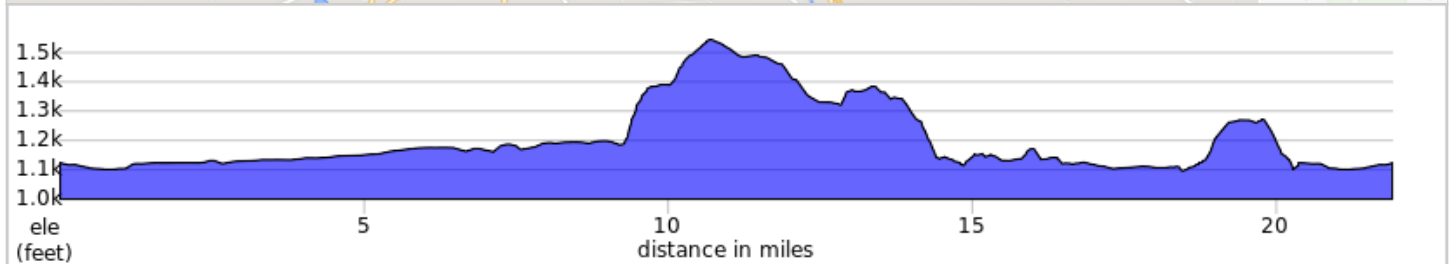

Day 0 Long Warmup - Cortland loop - 37 miles

36.7 miles, 1,243 ft climbing
2024 BonTon Roulet

A. START & FINISH - Cortland Fairgrounds

Day 0 Regular Warmup - Cortland loop - 22 miles

21.9 miles, 831 ft climbing
2024 BonTon Roulet

A. START & FINISH - Cortland Fairgrounds

2024 BonTon Roulet Route

Day 1 Long - Cortland to Auburn - 64 miles

64.2 miles, 3,433 ft climbing
2024 BonTon Roulet

A.	START - Cortland Fairgrounds	C.	REST STOP - Fillmore Glen SP #2 (Moravia)
B.	REST STOP - Fillmore Glen SP #1 (Moravia)	D.	FINISH - Emerson Park