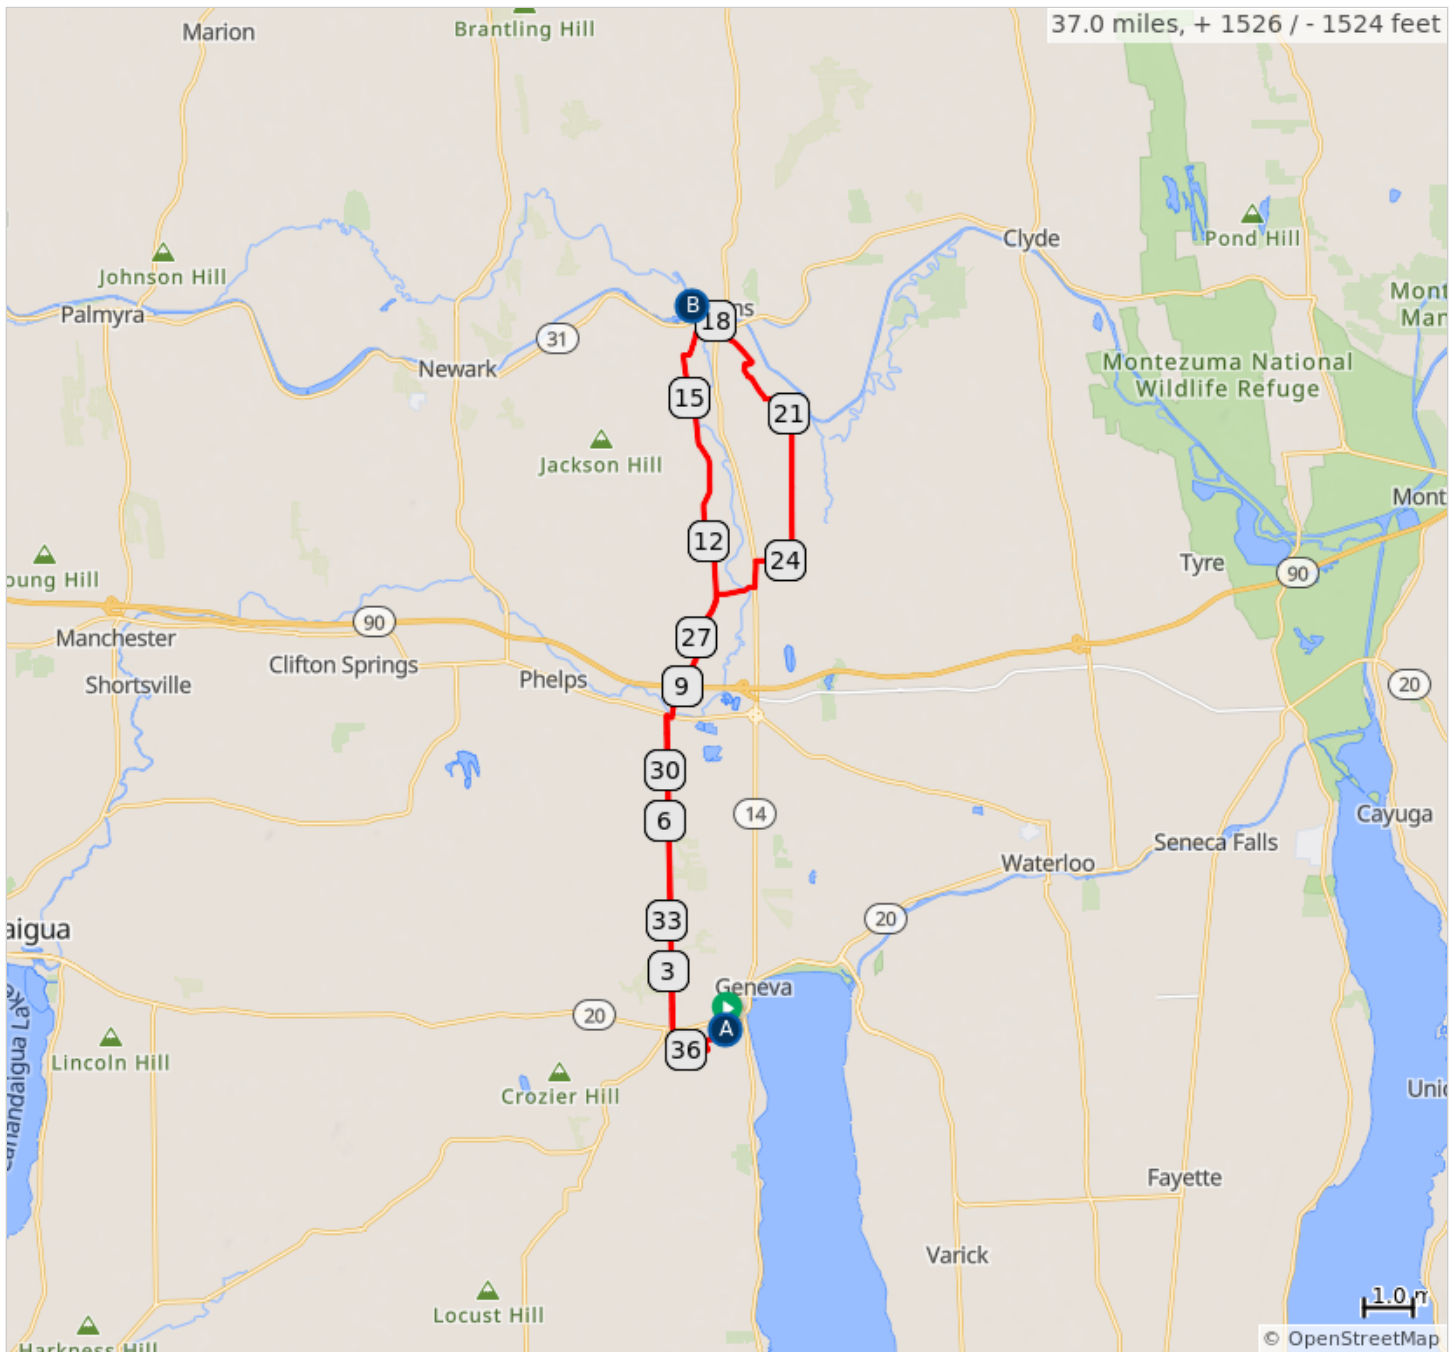

2024 BonTon Roulet Route

Day 2 Long Auburn to Geneva - 67 miles

66.5 miles, 2,050 ft climbing
2024 BonTon Roulet

- | | | | |
|----|---------------------------------|----|----------------------------------|
| A. | START - Emerson Park (Auburn) | D. | Finger Lakes Welcome Center |
| B. | REST STOP - Montezuma Winery #1 | E. | FINISH - Hobart College (Geneva) |
| C. | REST STOP - Montezuma Winery #2 | | |

2024 BonTon Roulet Route

Day 3 Long - Geneva Sodus Century - 102 miles

101.6 miles, 4,364 ft climbing
2024 BonTon Roulet

- | | | | |
|----|--|----|-----------------------------------|
| A. | START & FINISH - Hobart College (Geneva) | D. | REST STOP - Chimney Bluffs SP |
| B. | REST STOP - Abbey Park #1 (Lyons) | E. | REST STOP - Abbey Park #2 (Lyons) |
| C. | REST STOP - Sodus Point Beach Park | | |

2024 BonTon Roulet Route

Day 3 Regular - Geneva Lyons Loop - 37 miles

37.0 miles, 1,527 ft climbing
2024 BonTon Roulet

- A. START & FINISH - Hobart College (Geneva)
- B. REST STOP - Abbey Park (Lyons)

2024 BonTon Roulet Route

Day 4 Long - Geneva to Keuka - 57 miles

56.5 miles, 3,349 ft climbing
2024 BonTon Roulet

A.	START - Hobart College (Geneva)	D.	REST STOP - Rushville Hose Co #2
B.	REST STOP - Rushville Hose Co #1	E.	FINISH - Keuka College (Penn Yan)
C.	SCENIC SPOT - Kershaw Park (Canandaigua)		