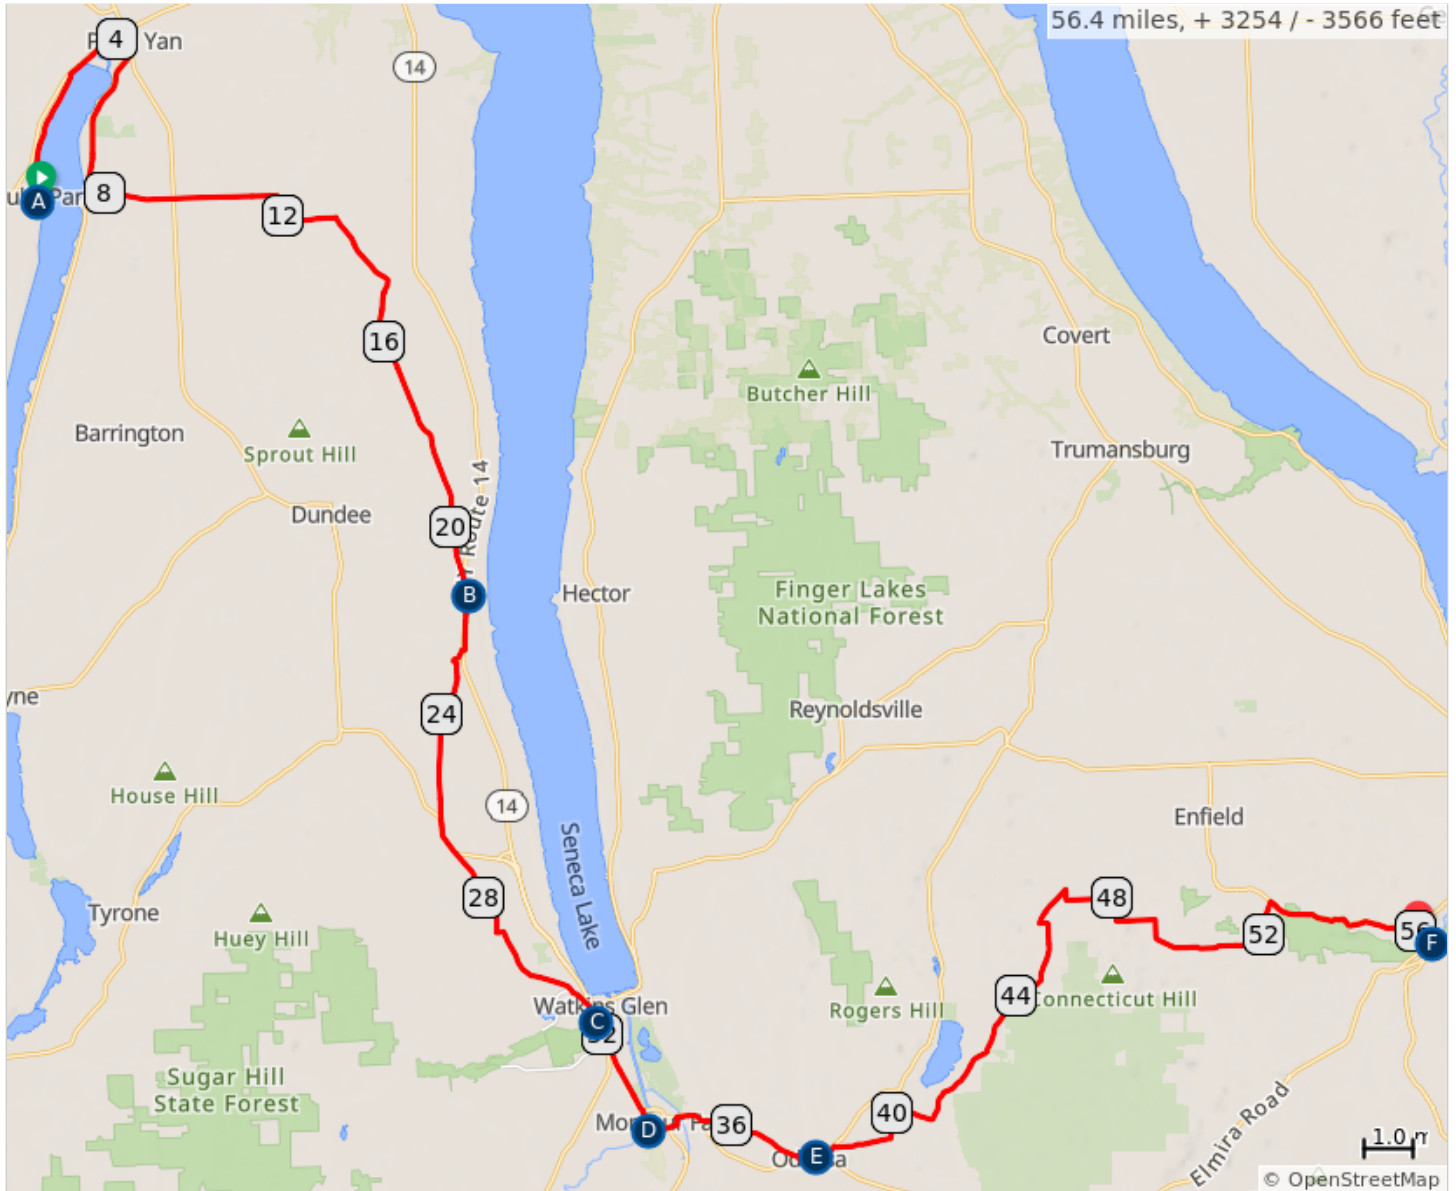

2024 BonTon Roulet Route

Day 4 Regular - Geneva to Keuka - 34 miles

33.7 miles, 2,220 ft climbing
2024 BonTon Roulet

- A. START - Hobart College (Geneva)
- B. REST STOP - Rushville Hose Co
- C. FINISH - Keuka College (Penn Yan)

2024 BonTon Roulet Route

Day 6 Long - Keuka to Treman SP - 66 miles

65.8 miles, 3,868 ft climbing
2024 BonTon Roulet

A.	START - Keuka College (Penn Yan)	D.	VIEWPOINT - Sheqauga Falls (Montour Falls)
B.	REST STOP (and wine pickup) - Glenora Winery	E.	REST STOP - Odessa FD
C.	SCENIC VIEWPOINT - Watkins Glen SP - worth a stop and short walk to the falls	F.	FINISH - Treman SP (Ithaca)

2024 BonTon Roulet Route

Day 6 Regular - Keuka to Treman SP - 56 miles

56.4 miles, 3,254 ft climbing
2024 BonTon Roulet

A.	START - Keuka College (Penn Yan)	D.	VIEWPOINT - Sheqauga Falls (Montour Falls)
B.	REST STOP (and wine pickup) - Glenora Winery	E.	REST STOP - Odessa FD
C.	SCENIC VIEWPOINT - Watkins Glen SP - worth a stop and short walk to the falls	F.	FINISH - Treman SP (Ithaca)

2024 BonTon Roulet Route

Day 7 All - Treman SP to Cortland - 40 miles

39.8 miles, 2,929 ft climbing
2024 BonTon Roulet

- A. START - Treman SP (Ithaca)
- B. REST STOP - Groton Memorial Park
- C. FINISH - Cortland Fairgrounds