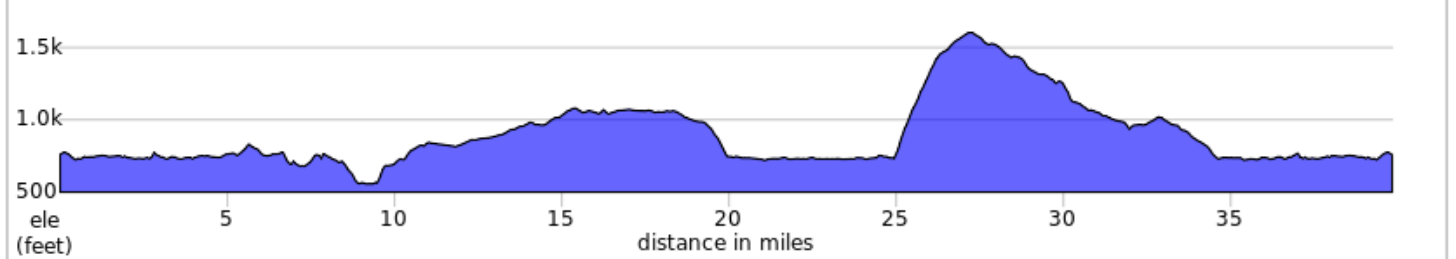

Day 5 Regular - Keuka Loop - 40 miles

39.8 miles, 2,151 ft climbing
2024 BonTon Roulet

- A. START & FINISH - Keuka College (Penn Yan)
- B. REST STOP - The Olney Place
- C. REST STOP (Minor) - Red Jacket Park (Penn Yan)

2024 BonTon Roulet Route