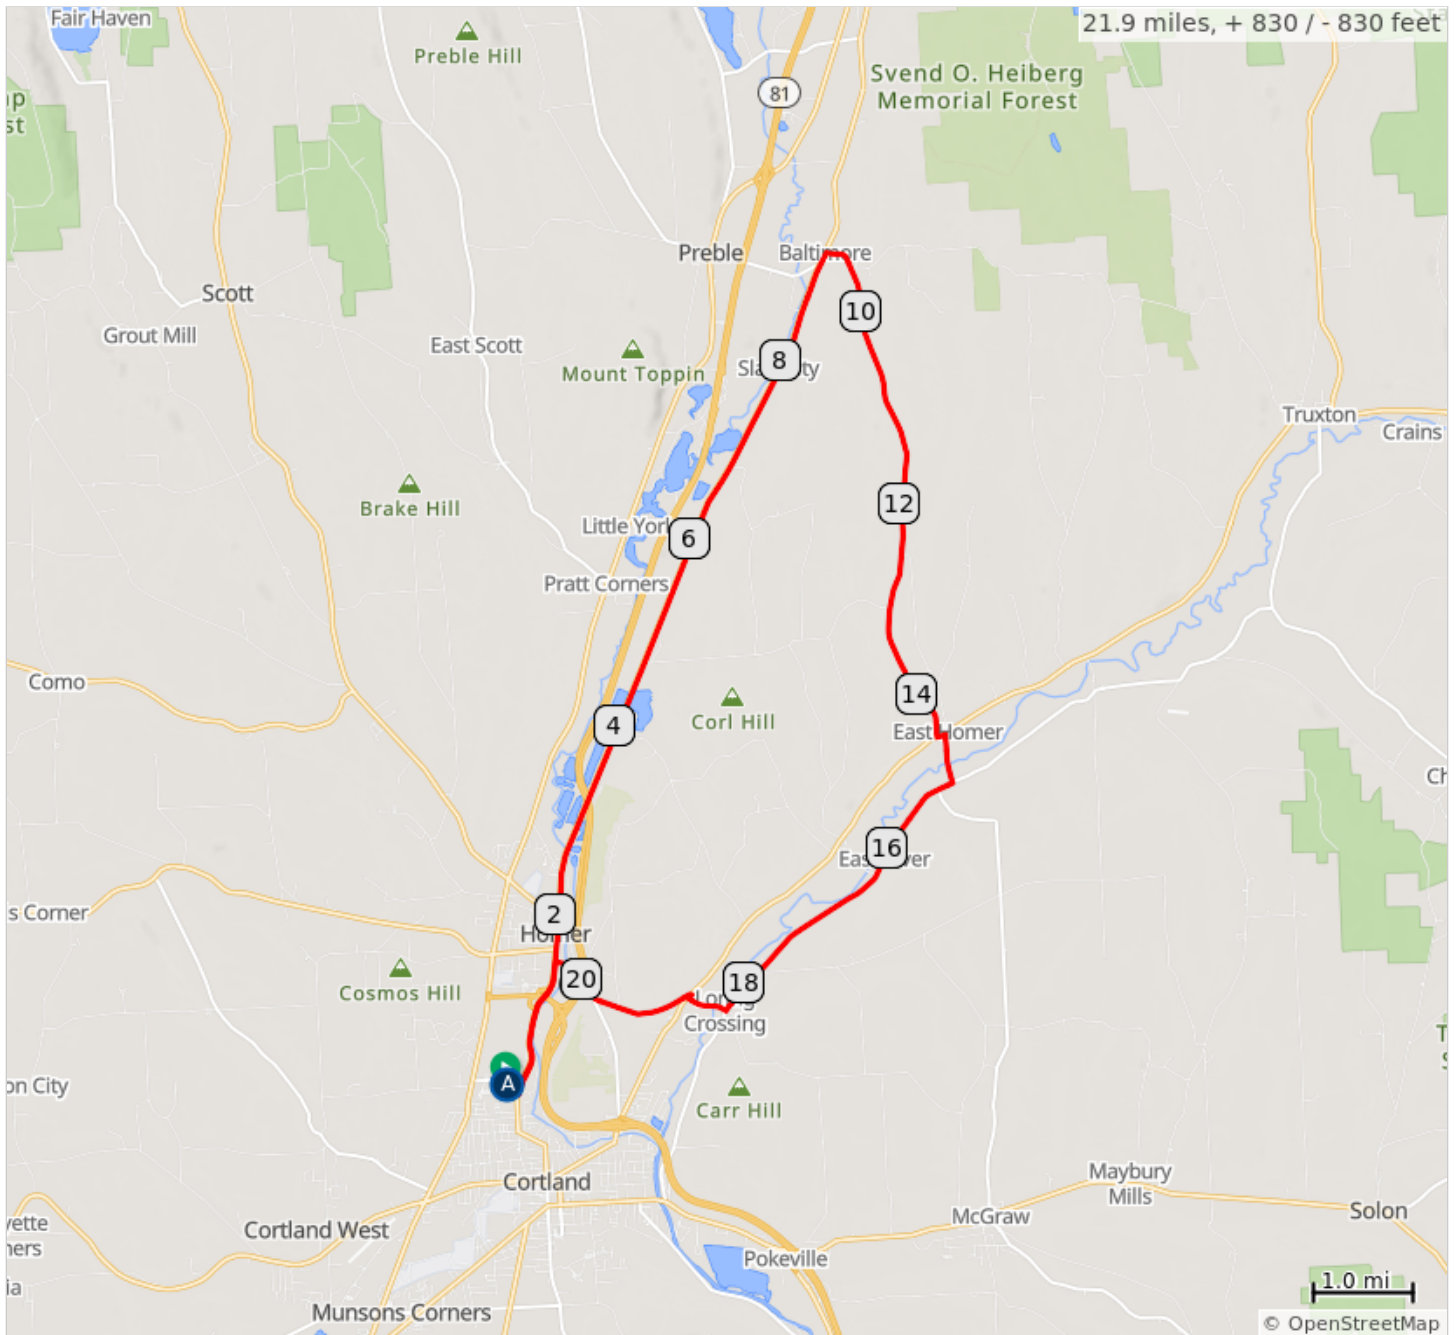

Day 0 Long Warmup - Cortland loop - 37 miles

36.7 miles, 1,243 ft climbing
2024 BonTon Roulet

A. START & FINISH - Cortland Fairgrounds

Day 0 Regular Warmup - Cortland loop - 22 miles

21.9 miles, 831 ft climbing
2024 BonTon Roulet

A. START & FINISH - Cortland Fairgrounds

2024 BonTon Roulet Route

Day 1 Long - Cortland to Auburn - 64 miles

64.2 miles, 3,433 ft climbing
2024 BonTon Roulet

A.	START - Cortland Fairgrounds	C.	REST STOP - Fillmore Glen SP #2 (Moravia)
B.	REST STOP - Fillmore Glen SP #1 (Moravia)	D.	FINISH - Emerson Park

2024 BonTon Roulet Route

Day 1 Regular - Cortland to Auburn - 43 miles

42.8 miles, 2,333 ft climbing
2024 BonTon Roulet

- A. START - Cortland Fairgrounds
- B. REST STOP - Fillmore Glen SP (Moravia)
- C. FINISH - Emerson Park

2024 BonTon Roulet Route

Day 2 Long Auburn to Geneva - 67 miles

66.5 miles, 2,050 ft climbing
2024 BonTon Roulet

- | | | | |
|----|---------------------------------|----|----------------------------------|
| A. | START - Emerson Park (Auburn) | D. | Finger Lakes Welcome Center |
| B. | REST STOP - Montezuma Winery #1 | E. | FINISH - Hobart College (Geneva) |
| C. | REST STOP - Montezuma Winery #2 | | |