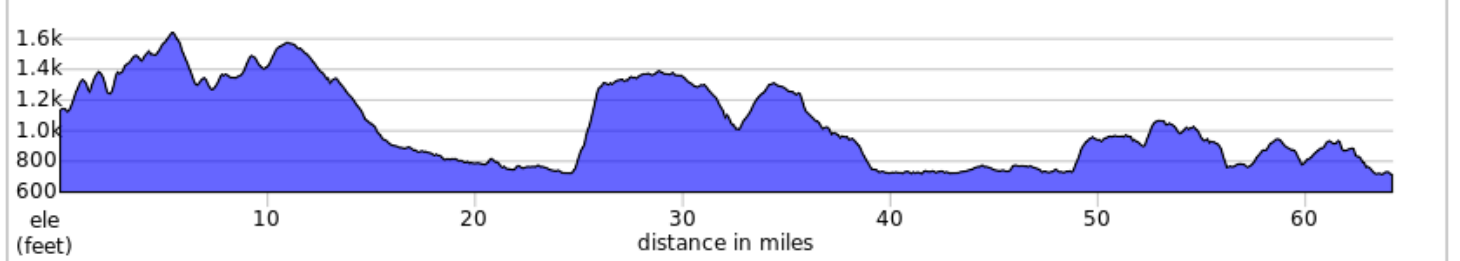

Day 0 Long Warmup - Cortland loop - 37 miles

36.7 miles, 1,243 ft climbing
2024 BonTon Roulet

A. START & FINISH - Cortland Fairgrounds

Day 0 Regular Warmup - Cortland loop - 22 miles

21.9 miles, 831 ft climbing
2024 BonTon Roulet

A. START & FINISH - Cortland Fairgrounds

2024 BonTon Roulet Route

Day 1 Long - Cortland to Auburn - 64 miles

64.2 miles, 3,433 ft climbing
2024 BonTon Roulet

A.	START - Cortland Fairgrounds	C.	REST STOP - Fillmore Glen SP #2 (Moravia)
B.	REST STOP - Fillmore Glen SP #1 (Moravia)	D.	FINISH - Emerson Park

2024 BonTon Roulet Route

Day 1 Regular - Cortland to Auburn - 43 miles

42.8 miles, 2,333 ft climbing
2024 BonTon Roulet

- A. START - Cortland Fairgrounds
- B. REST STOP - Fillmore Glen SP (Moravia)
- C. FINISH - Emerson Park

2024 BonTon Roulet Route

Day 2 Long Auburn to Geneva - 67 miles

66.5 miles, 2,050 ft climbing
2024 BonTon Roulet

- | | | | |
|----|---------------------------------|----|----------------------------------|
| A. | START - Emerson Park (Auburn) | D. | Finger Lakes Welcome Center |
| B. | REST STOP - Montezuma Winery #1 | E. | FINISH - Hobart College (Geneva) |
| C. | REST STOP - Montezuma Winery #2 | | |