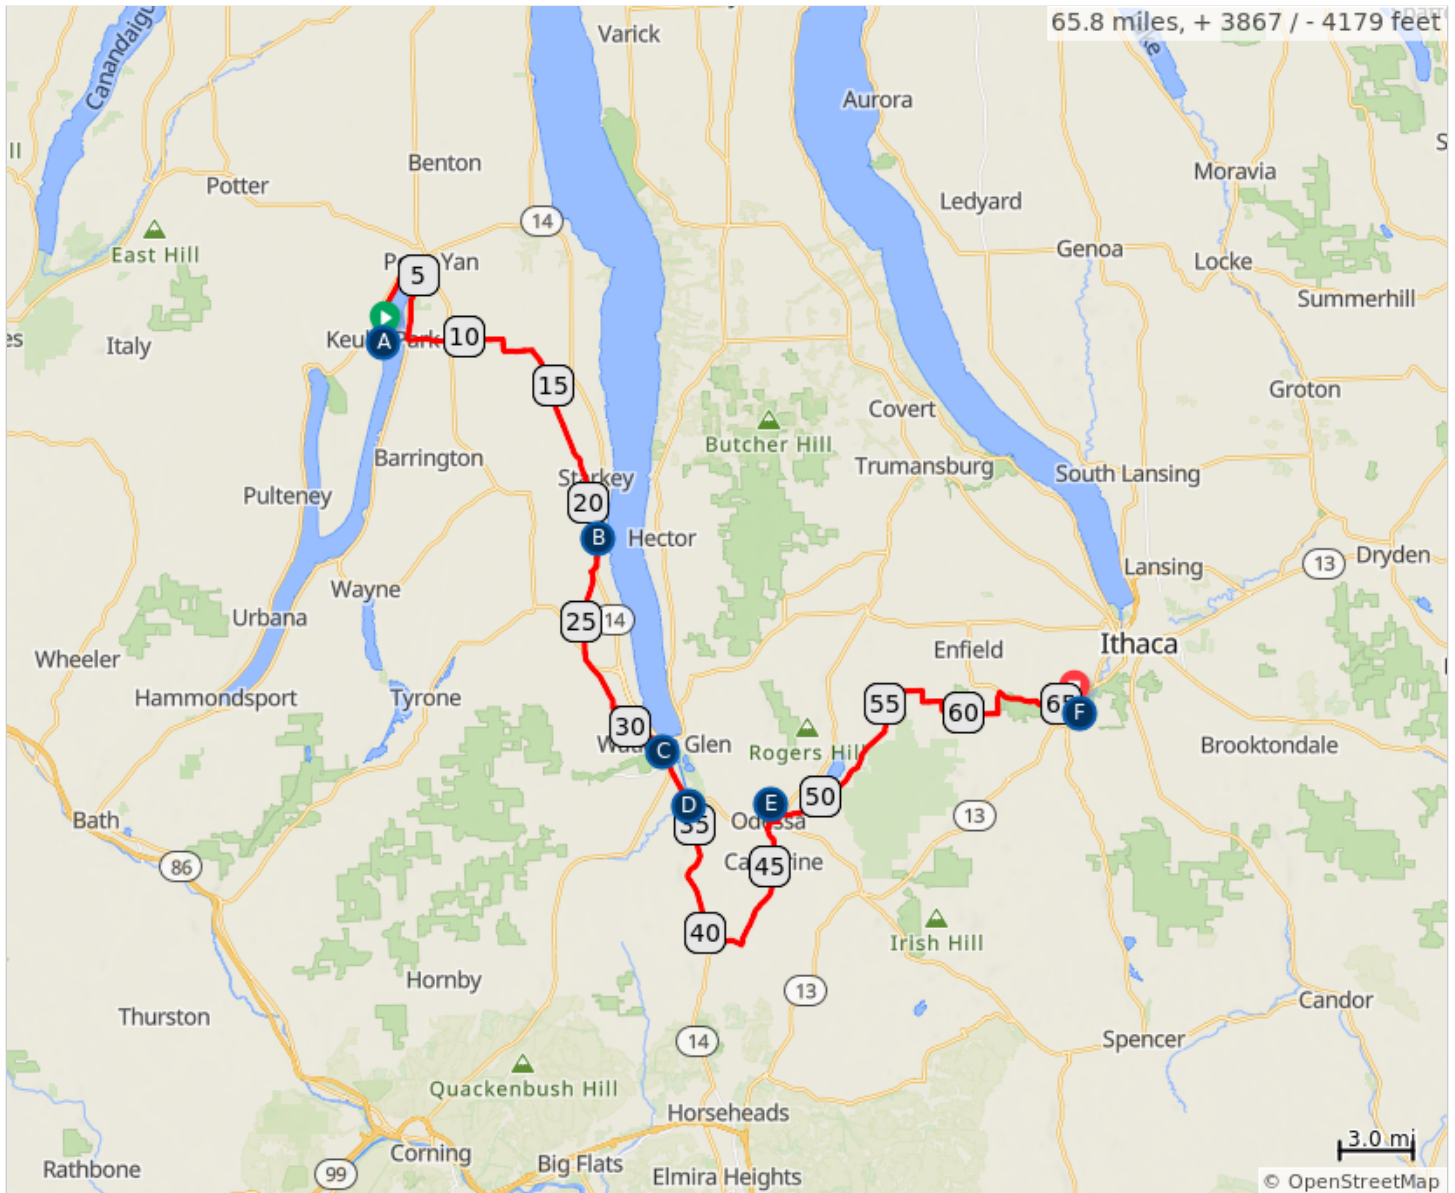

2024 BonTon Roulet Route

Day 5 Regular - Keuka Loop - 40 miles

39.8 miles, 2,151 ft climbing
2024 BonTon Roulet

- A. START & FINISH - Keuka College (Penn Yan)
- B. REST STOP - The Olney Place
- C. REST STOP (Minor) - Red Jacket Park (Penn Yan)

2024 BonTon Roulet Route

Day 6 Long - Keuka to Treman SP - 66 miles

65.8 miles, 3,868 ft climbing
2024 BonTon Roulet

A.	START - Keuka College (Penn Yan)	D.	VIEWPOINT - Sheqauga Falls (Montour Falls)
B.	REST STOP (and wine pickup) - Glenora Winery	E.	REST STOP - Odessa FD
C.	SCENIC VIEWPOINT - Watkins Glen SP - worth a stop and short walk to the falls	F.	FINISH - Treman SP (Ithaca)

2024 BonTon Roulet Route

Day 6 Regular - Keuka to Treman SP - 56 miles

56.4 miles, 3,254 ft climbing
2024 BonTon Roulet

A.	START - Keuka College (Penn Yan)	D.	VIEWPOINT - Sheqauga Falls (Montour Falls)
B.	REST STOP (and wine pickup) - Glenora Winery	E.	REST STOP - Odessa FD
C.	SCENIC VIEWPOINT - Watkins Glen SP - worth a stop and short walk to the falls	F.	FINISH - Treman SP (Ithaca)

2024 BonTon Roulet Route

Day 7 All - Treman SP to Cortland - 40 miles

39.8 miles, 2,929 ft climbing
2024 BonTon Roulet

- A. START - Treman SP (Ithaca)
- B. REST STOP - Groton Memorial Park
- C. FINISH - Cortland Fairgrounds