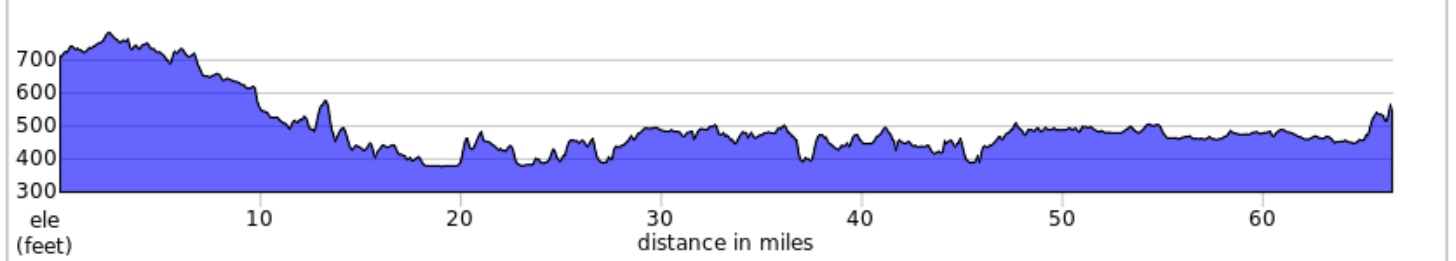

2024 BonTon Roulet Route

Day 1 Regular - Cortland to Auburn - 43 miles

42.8 miles, 2,333 ft climbing
2024 BonTon Roulet

- A. START - Cortland Fairgrounds
- B. REST STOP - Fillmore Glen SP (Moravia)
- C. FINISH - Emerson Park

2024 BonTon Roulet Route

Day 2 Long Auburn to Geneva - 67 miles

66.5 miles, 2,050 ft climbing
2024 BonTon Roulet

- | | | | |
|----|---------------------------------|----|----------------------------------|
| A. | START - Emerson Park (Auburn) | D. | Finger Lakes Welcome Center |
| B. | REST STOP - Montezuma Winery #1 | E. | FINISH - Hobart College (Geneva) |
| C. | REST STOP - Montezuma Winery #2 | | |