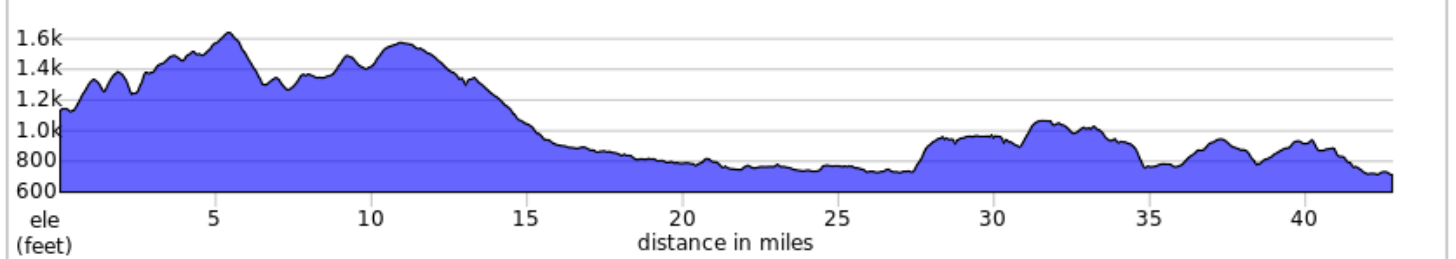

Day 0 Long Warmup - Cortland loop - 37 miles

36.7 miles, 1,243 ft climbing
2024 BonTon Roulet

A. START & FINISH - Cortland Fairgrounds

Day 0 Regular Warmup - Cortland loop - 22 miles

21.9 miles, 831 ft climbing
2024 BonTon Roulet

A. START & FINISH - Cortland Fairgrounds

2024 BonTon Roulet Route

Day 1 Long - Cortland to Auburn - 64 miles

64.2 miles, 3,433 ft climbing
2024 BonTon Roulet

A.	START - Cortland Fairgrounds	C.	REST STOP - Fillmore Glen SP #2 (Moravia)
B.	REST STOP - Fillmore Glen SP #1 (Moravia)	D.	FINISH - Emerson Park

2024 BonTon Roulet Route

Day 1 Regular - Cortland to Auburn - 43 miles

42.8 miles, 2,333 ft climbing
2024 BonTon Roulet

- A. START - Cortland Fairgrounds
- B. REST STOP - Fillmore Glen SP (Moravia)
- C. FINISH - Emerson Park

2024 BonTon Roulet Route

Day 2 Long Auburn to Geneva - 67 miles

66.5 miles, 2,050 ft climbing
2024 BonTon Roulet

- | | | | |
|----|---------------------------------|----|----------------------------------|
| A. | START - Emerson Park (Auburn) | D. | Finger Lakes Welcome Center |
| B. | REST STOP - Montezuma Winery #1 | E. | FINISH - Hobart College (Geneva) |
| C. | REST STOP - Montezuma Winery #2 | | |