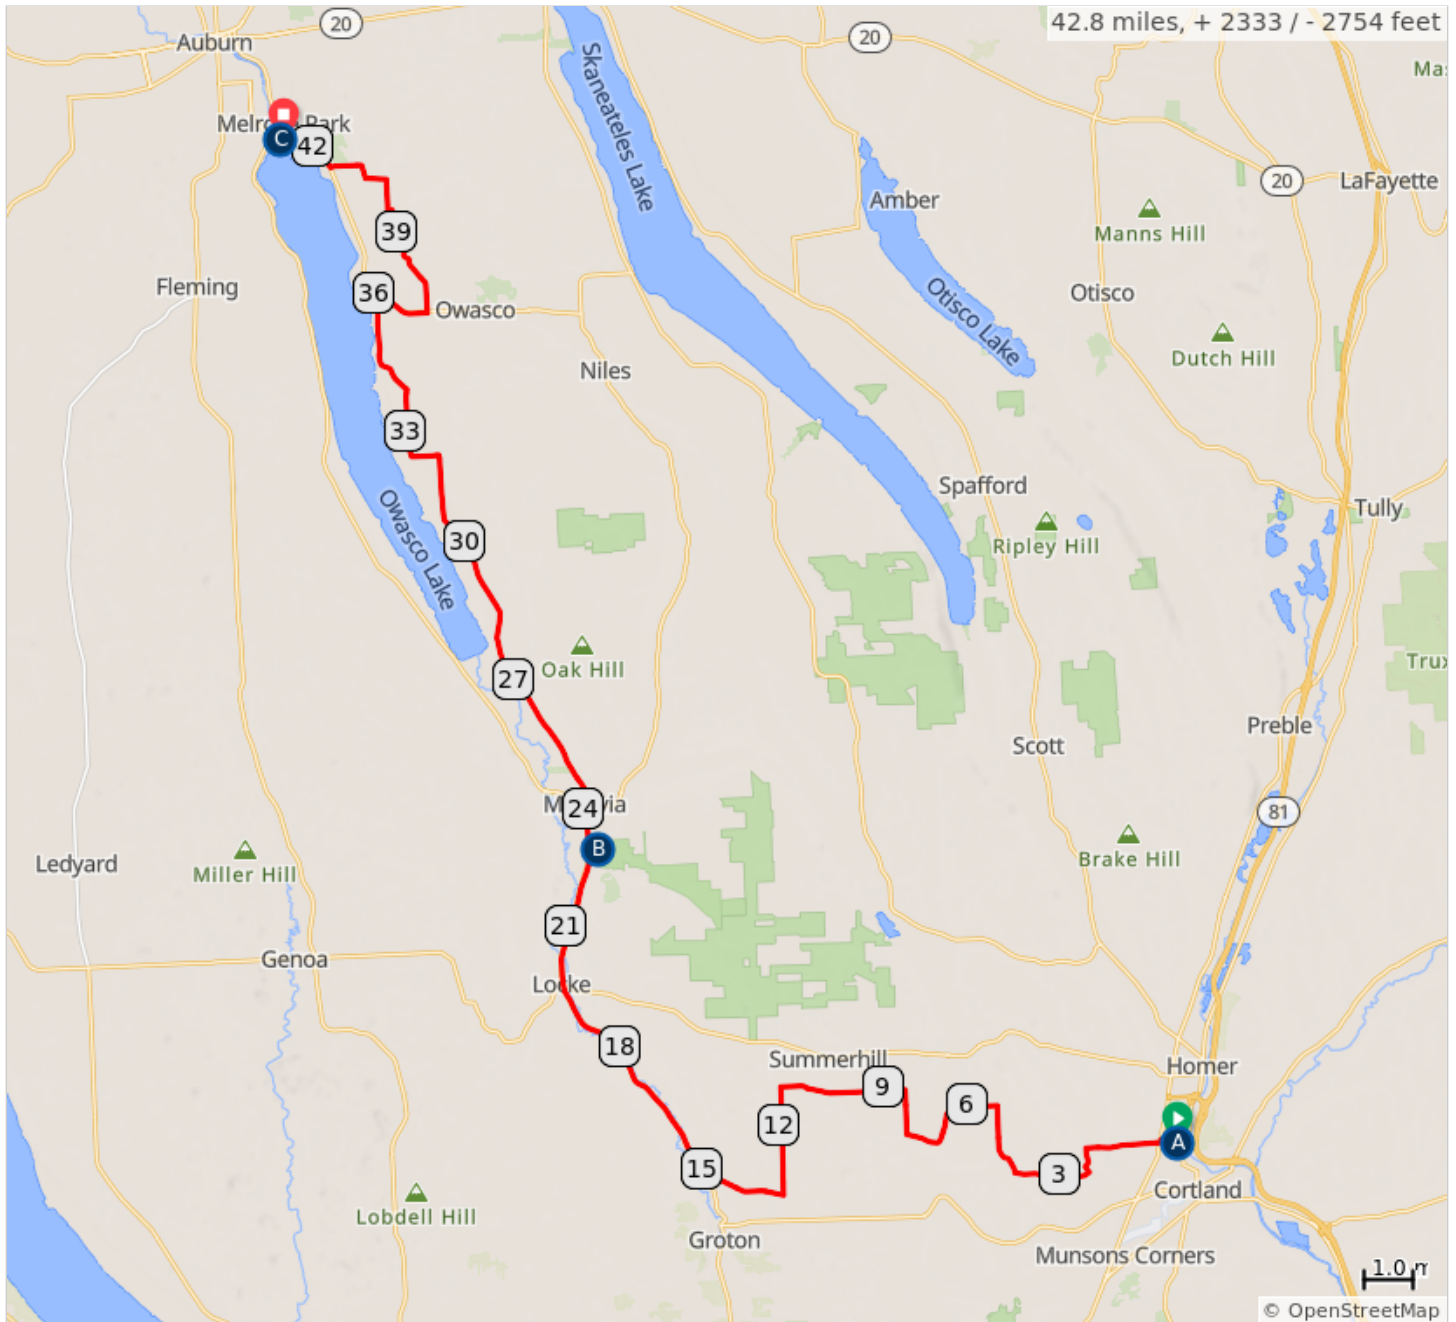

A. START & FINISH - Cortland Fairgrounds

2024 BonTon Roulet Route

Day 1 Long - Cortland to Auburn - 64 miles

64.2 miles, 3,433 ft climbing
2024 BonTon Roulet

A.	START - Cortland Fairgrounds	C.	REST STOP - Fillmore Glen SP #2 (Moravia)
B.	REST STOP - Fillmore Glen SP #1 (Moravia)	D.	FINISH - Emerson Park

2024 BonTon Roulet Route

Day 1 Regular - Cortland to Auburn - 43 miles

42.8 miles, 2,333 ft climbing
2024 BonTon Roulet

- A. START - Cortland Fairgrounds
- B. REST STOP - Fillmore Glen SP (Moravia)
- C. FINISH - Emerson Park

2024 BonTon Roulet Route

Day 2 Long Auburn to Geneva - 67 miles

66.5 miles, 2,050 ft climbing
2024 BonTon Roulet

- | | | | |
|----|---------------------------------|----|----------------------------------|
| A. | START - Emerson Park (Auburn) | D. | Finger Lakes Welcome Center |
| B. | REST STOP - Montezuma Winery #1 | E. | FINISH - Hobart College (Geneva) |
| C. | REST STOP - Montezuma Winery #2 | | |

2024 BonTon Roulet Route

Day 6 Regular - Keuka to Treman SP - 56 miles

56.4 miles, 3,254 ft climbing
2024 BonTon Roulet

A.	START - Keuka College (Penn Yan)	D.	VIEWPOINT - Sheqauga Falls (Montour Falls)
B.	REST STOP (and wine pickup) - Glenora Winery	E.	REST STOP - Odessa FD
C.	SCENIC VIEWPOINT - Watkins Glen SP - worth a stop and short walk to the falls	F.	FINISH - Treman SP (Ithaca)