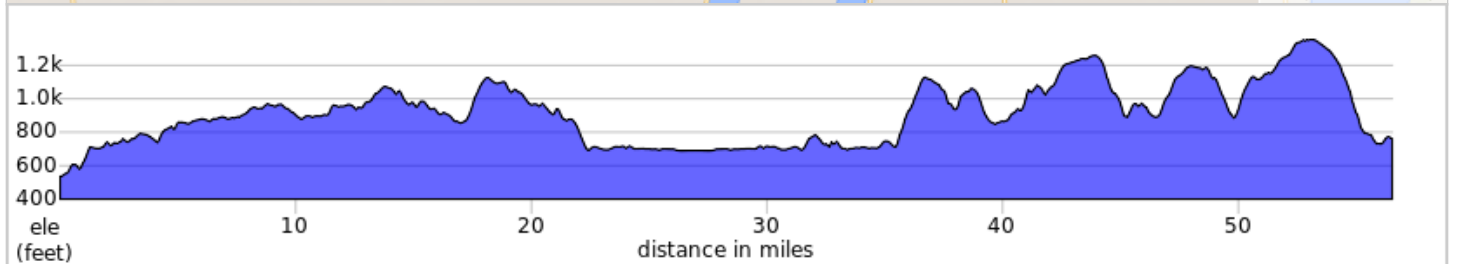

2024 BonTon Roulet Route

Day 3 Regular - Geneva Lyons Loop - 37 miles

37.0 miles, 1,527 ft climbing
2024 BonTon Roulet

- A. START & FINISH - Hobart College (Geneva)
- B. REST STOP - Abbey Park (Lyons)

2024 BonTon Roulet Route

Day 4 Long - Geneva to Keuka - 57 miles

56.5 miles, 3,349 ft climbing
2024 BonTon Roulet

A.	START - Hobart College (Geneva)	D.	REST STOP - Rushville Hose Co #2
B.	REST STOP - Rushville Hose Co #1	E.	FINISH - Keuka College (Penn Yan)
C.	SCENIC SPOT - Kershaw Park (Canandaigua)		