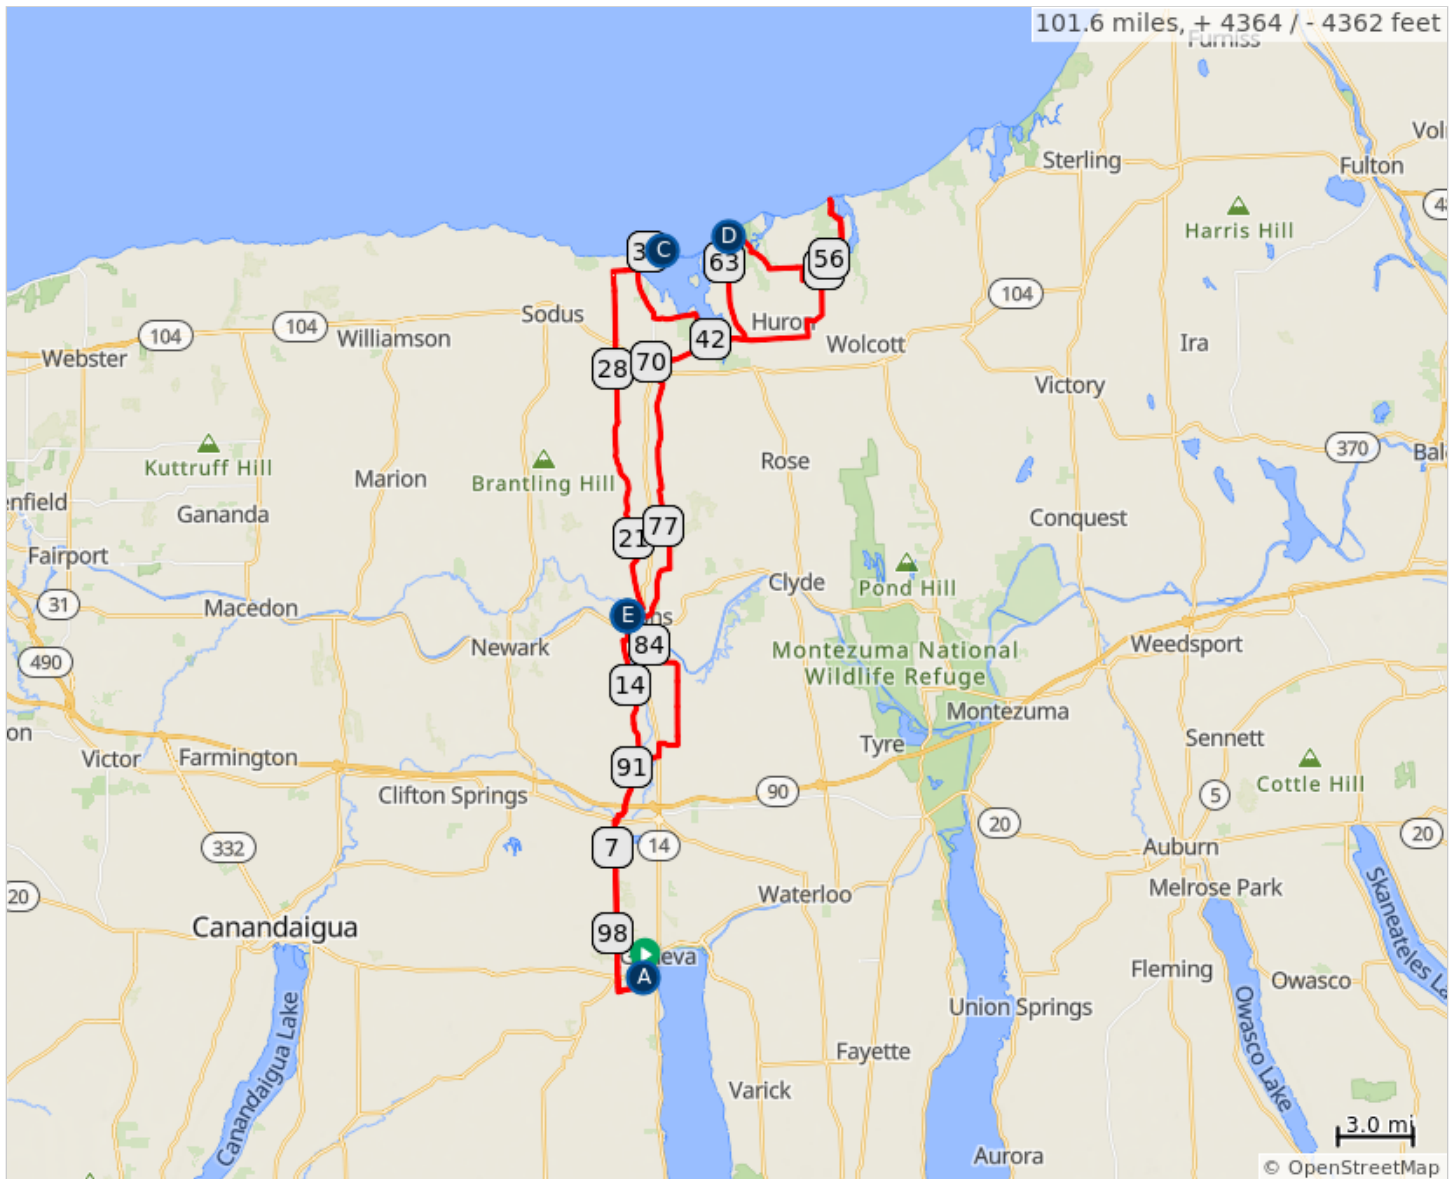

2024 BonTon Roulet Route

Day 1 Regular - Cortland to Auburn - 43 miles

42.8 miles, 2,333 ft climbing
2024 BonTon Roulet

- A. START - Cortland Fairgrounds
- B. REST STOP - Fillmore Glen SP (Moravia)
- C. FINISH - Emerson Park

2024 BonTon Roulet Route

Day 2 Long Auburn to Geneva - 67 miles

66.5 miles, 2,050 ft climbing
2024 BonTon Roulet

- | | | | |
|----|---------------------------------|----|----------------------------------|
| A. | START - Emerson Park (Auburn) | D. | Finger Lakes Welcome Center |
| B. | REST STOP - Montezuma Winery #1 | E. | FINISH - Hobart College (Geneva) |
| C. | REST STOP - Montezuma Winery #2 | | |

2024 BonTon Roulet Route

Day 3 Long - Geneva Sodus Century - 102 miles

101.6 miles, 4,364 ft climbing
2024 BonTon Roulet

- | | | | |
|----|--|----|-----------------------------------|
| A. | START & FINISH - Hobart College (Geneva) | D. | REST STOP - Chimney Bluffs SP |
| B. | REST STOP - Abbey Park #1 (Lyons) | E. | REST STOP - Abbey Park #2 (Lyons) |
| C. | REST STOP - Sodus Point Beach Park | | |

2024 BonTon Roulet Route

Day 6 Regular - Keuka to Treman SP - 56 miles

56.4 miles, 3,254 ft climbing
2024 BonTon Roulet

A.	START - Keuka College (Penn Yan)	D.	VIEWPOINT - Sheqauga Falls (Montour Falls)
B.	REST STOP (and wine pickup) - Glenora Winery	E.	REST STOP - Odessa FD
C.	SCENIC VIEWPOINT - Watkins Glen SP - worth a stop and short walk to the falls	F.	FINISH - Treman SP (Ithaca)