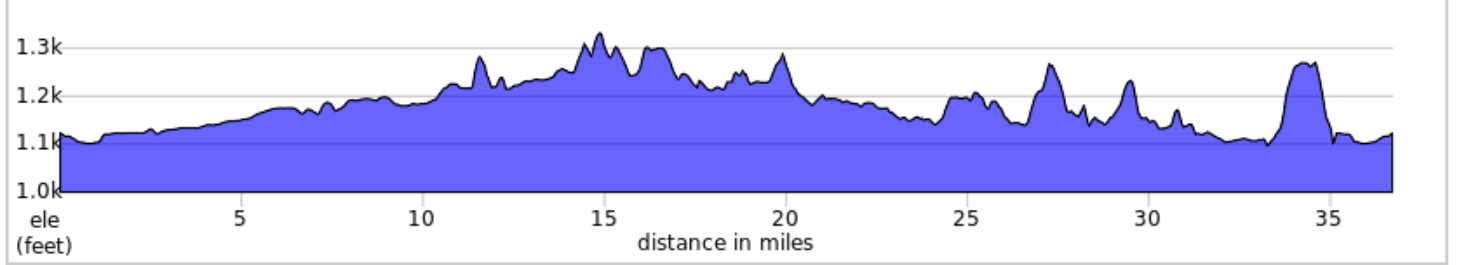

REGULAR ROUTES marked in **ORANGE** paint

LONG ROUTES marked in **GREEN** paint

OVERLAPPING Routes initially marked with both colors,
then just **ORANGE** until routes diverge

Hosted By:

**Auburn YMCA-WEIU
27 William Street
Auburn, NY 13021
315.253.5304**

**Cortland YMCA
22 Tompkins Street
Cortland, NY 13045
607.756.2893**

2024 Bon Ton Roulet		REGULAR ROUTE		LONG ROUTE	
Day	Bicycle Routes	DISTANCE (miles)	CLIMBING (feet)	DISTANCE (miles)	CLIMBING (feet)
1	Cortland to Auburn	42.8	2,333	64.2	3,433
2	Auburn to Hobart College	48.1	1,411	66.5	2,050
3	Geneva to Lyons with Century option	37.0	1,527	101.6	4,364
4	Hobart College to Keuka College	33.7	2,220	56.5	3,350
5	Keuka Loop	39.8	2,151	55.7	2,751
6	Keuka to Treman SP	56.4	3,254	65.8	3,868
7	Treman SP to Cortland	39.8	2,929	39.8	2,929
TOTAL:		298	15,825	450	22,745

Day 0 Long Warmup - Cortland loop - 37 miles

36.7 miles, 1,243 ft climbing
2024 BonTon Roulet

A. START & FINISH - Cortland Fairgrounds

Day 0 Regular Warmup - Cortland loop - 22 miles

21.9 miles, 831 ft climbing
2024 BonTon Roulet