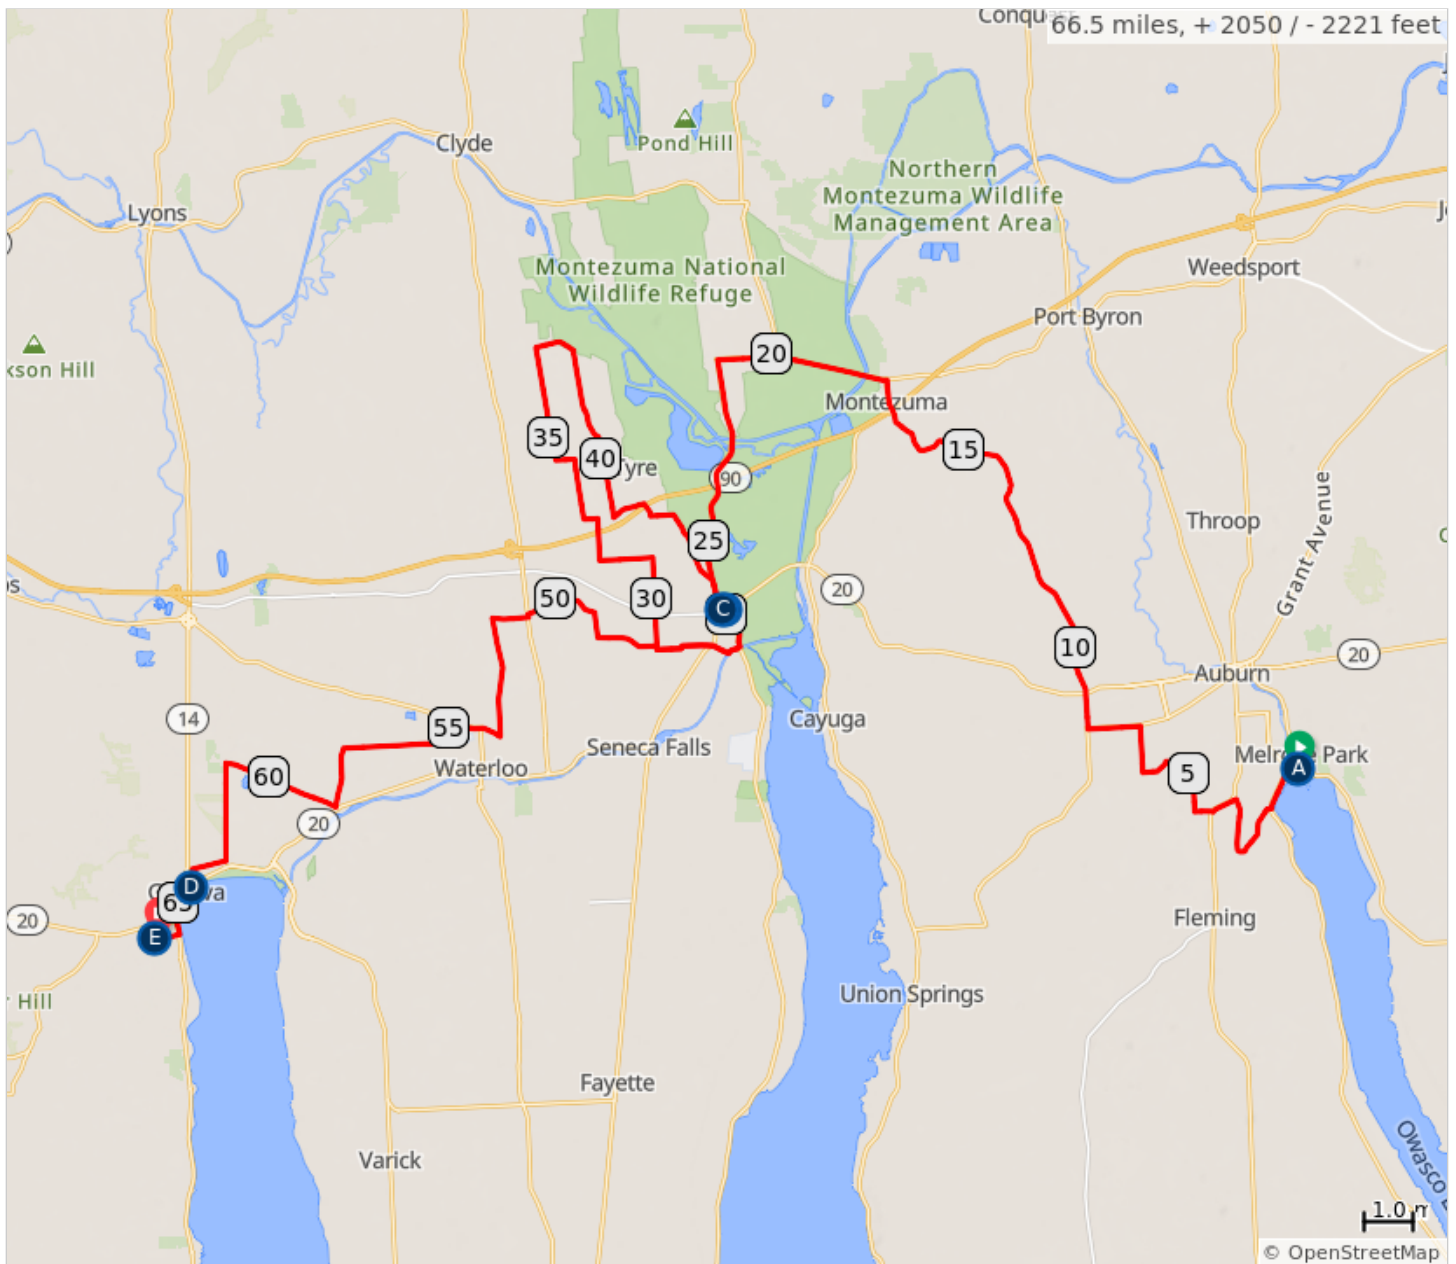

2024 BonTon Roulet Route

Day 1 Regular - Cortland to Auburn - 43 miles

42.8 miles, 2,333 ft climbing
2024 BonTon Roulet

- A. START - Cortland Fairgrounds
- B. REST STOP - Fillmore Glen SP (Moravia)
- C. FINISH - Emerson Park

2024 BonTon Roulet Route

Day 2 Long Auburn to Geneva - 67 miles

66.5 miles, 2,050 ft climbing
2024 BonTon Roulet

- | | | | |
|----|---------------------------------|----|----------------------------------|
| A. | START - Emerson Park (Auburn) | D. | Finger Lakes Welcome Center |
| B. | REST STOP - Montezuma Winery #1 | E. | FINISH - Hobart College (Geneva) |
| C. | REST STOP - Montezuma Winery #2 | | |

2024 BonTon Roulet Route

Day 4 Regular - Geneva to Keuka - 34 miles

33.7 miles, 2,220 ft climbing
2024 BonTon Roulet

- A. START - Hobart College (Geneva)
- B. REST STOP - Rushville Hose Co
- C. FINISH - Keuka College (Penn Yan)

2024 BonTon Roulet Route

Day 7 All - Treman SP to Cortland - 40 miles

39.8 miles, 2,929 ft climbing
2024 BonTon Roulet

- A. START - Treman SP (Ithaca)
- B. REST STOP - Groton Memorial Park
- C. FINISH - Cortland Fairgrounds