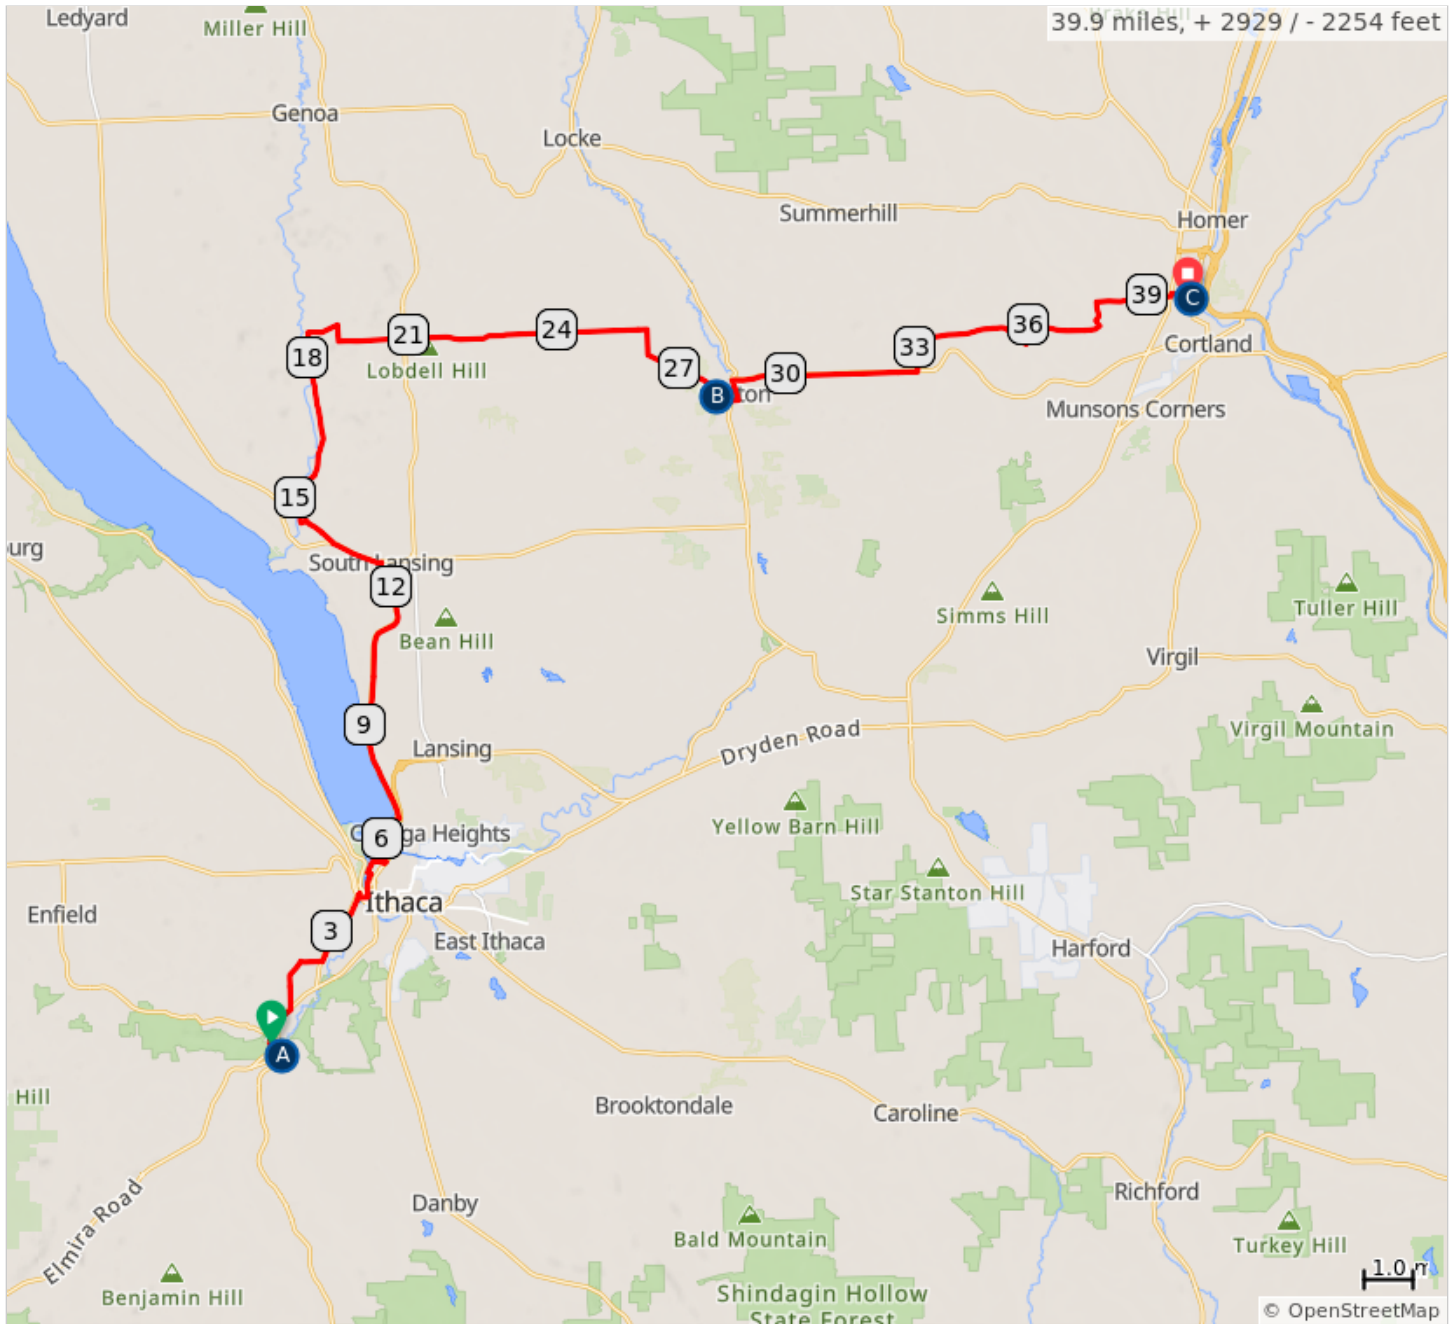

2024 BonTon Roulet Route

Day 6 Long - Keuka to Treman SP - 66 miles

65.8 miles, 3,868 ft climbing
2024 BonTon Roulet

A.	START - Keuka College (Penn Yan)	D.	VIEWPOINT - Sheqauga Falls (Montour Falls)
B.	REST STOP (and wine pickup) - Glenora Winery	E.	REST STOP - Odessa FD
C.	SCENIC VIEWPOINT - Watkins Glen SP - worth a stop and short walk to the falls	F.	FINISH - Treman SP (Ithaca)

2024 BonTon Roulet Route

Day 6 Regular - Keuka to Treman SP - 56 miles

56.4 miles, 3,254 ft climbing
2024 BonTon Roulet

A.	START - Keuka College (Penn Yan)	D.	VIEWPOINT - Sheqauga Falls (Montour Falls)
B.	REST STOP (and wine pickup) - Glenora Winery	E.	REST STOP - Odessa FD
C.	SCENIC VIEWPOINT - Watkins Glen SP - worth a stop and short walk to the falls	F.	FINISH - Treman SP (Ithaca)

2024 BonTon Roulet Route

Day 7 All - Treman SP to Cortland - 40 miles

39.8 miles, 2,929 ft climbing
2024 BonTon Roulet

- A. START - Treman SP (Ithaca)
- B. REST STOP - Groton Memorial Park
- C. FINISH - Cortland Fairgrounds

2024 BonTon Roulet Route