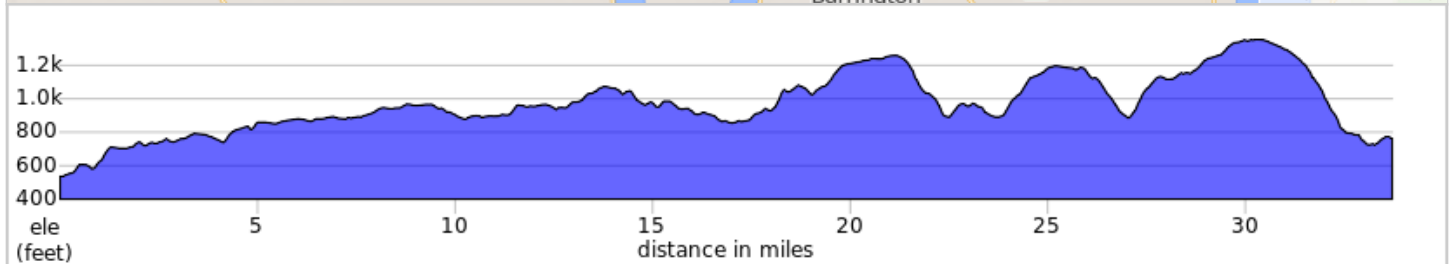

2024 BonTon Roulet Route

Day 3 Regular - Geneva Lyons Loop - 37 miles

37.0 miles, 1,527 ft climbing
2024 BonTon Roulet

- A. START & FINISH - Hobart College (Geneva)
- B. REST STOP - Abbey Park (Lyons)

2024 BonTon Roulet Route

Day 4 Long - Geneva to Keuka - 57 miles

56.5 miles, 3,349 ft climbing
2024 BonTon Roulet

A.	START - Hobart College (Geneva)	D.	REST STOP - Rushville Hose Co #2
B.	REST STOP - Rushville Hose Co #1	E.	FINISH - Keuka College (Penn Yan)
C.	SCENIC SPOT - Kershaw Park (Canandaigua)		

2024 BonTon Roulet Route

Day 4 Regular - Geneva to Keuka - 34 miles

33.7 miles, 2,220 ft climbing
2024 BonTon Roulet

- A. START - Hobart College (Geneva)
- B. REST STOP - Rushville Hose Co
- C. FINISH - Keuka College (Penn Yan)