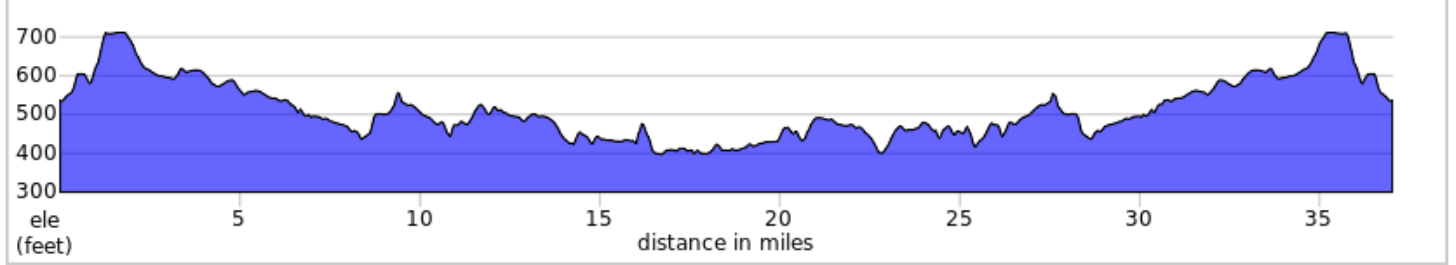

2024 BonTon Roulet Route

Day 2 Long Auburn to Geneva - 67 miles

66.5 miles, 2,050 ft climbing
2024 BonTon Roulet

- | | | | |
|----|---------------------------------|----|----------------------------------|
| A. | START - Emerson Park (Auburn) | D. | Finger Lakes Welcome Center |
| B. | REST STOP - Montezuma Winery #1 | E. | FINISH - Hobart College (Geneva) |
| C. | REST STOP - Montezuma Winery #2 | | |

2024 BonTon Roulet Route

Day 3 Long - Geneva Sodus Century - 102 miles

101.6 miles, 4,364 ft climbing
2024 BonTon Roulet

- | | | | |
|----|--|----|-----------------------------------|
| A. | START & FINISH - Hobart College (Geneva) | D. | REST STOP - Chimney Bluffs SP |
| B. | REST STOP - Abbey Park #1 (Lyons) | E. | REST STOP - Abbey Park #2 (Lyons) |
| C. | REST STOP - Sodus Point Beach Park | | |

2024 BonTon Roulet Route

Day 3 Regular - Geneva Lyons Loop - 37 miles

37.0 miles, 1,527 ft climbing
2024 BonTon Roulet

- A. START & FINISH - Hobart College (Geneva)
- B. REST STOP - Abbey Park (Lyons)

2024 BonTon Roulet Route